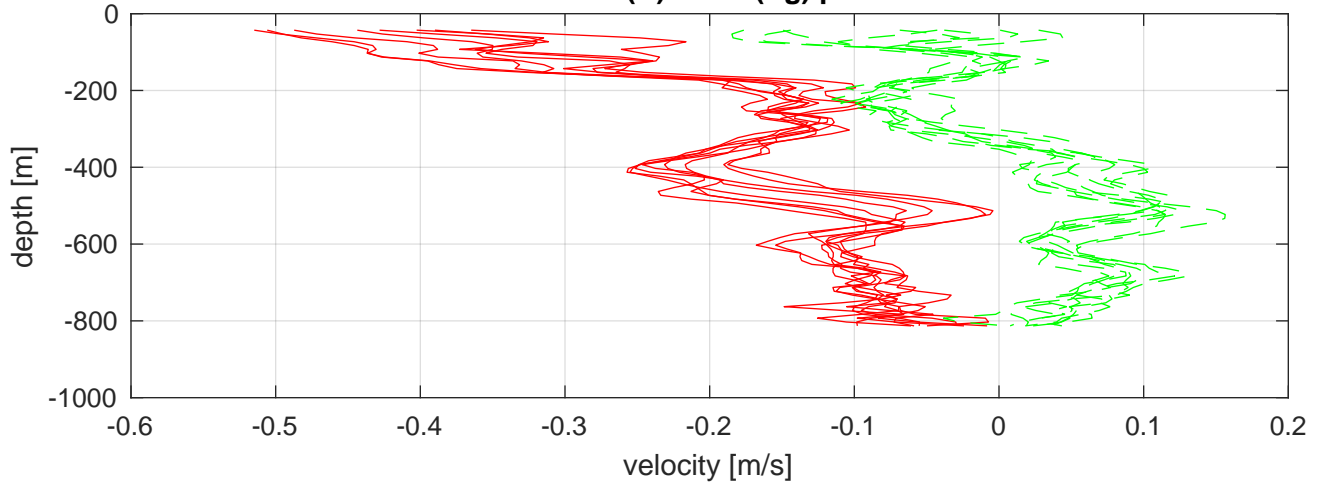

A20 station #8 (V7) SADCP U(-r) and V(-g) profiles

ship nav (g.) start (bp) end (kp) SADCP (rp)