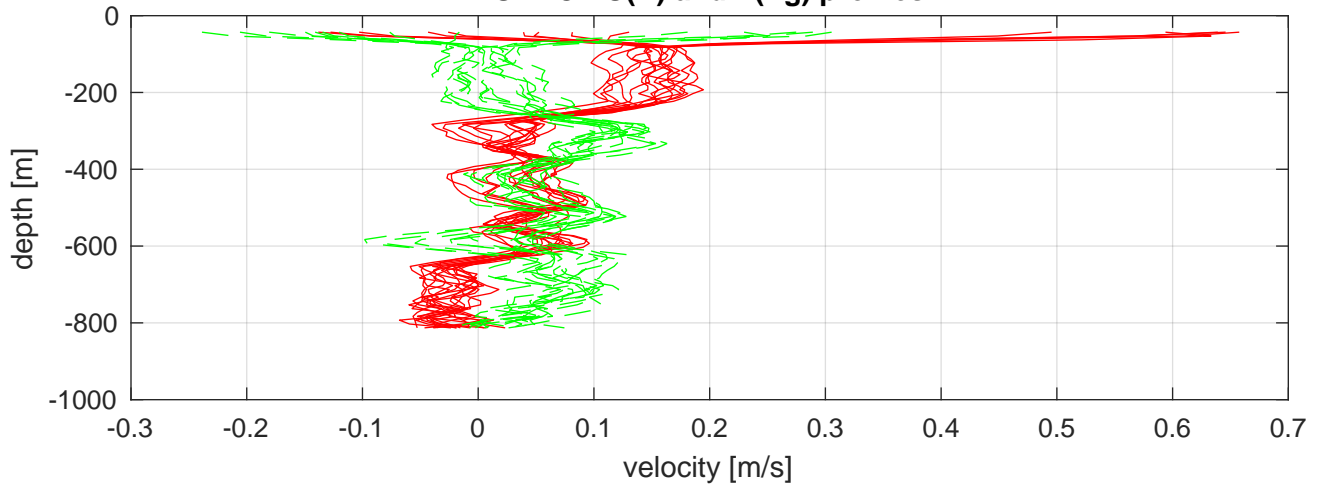

A20 station #13 (V7) SADCP U(-r) and V(--g) profiles

ship nav (g.) start (bp) end (kp) SADCP (rp)