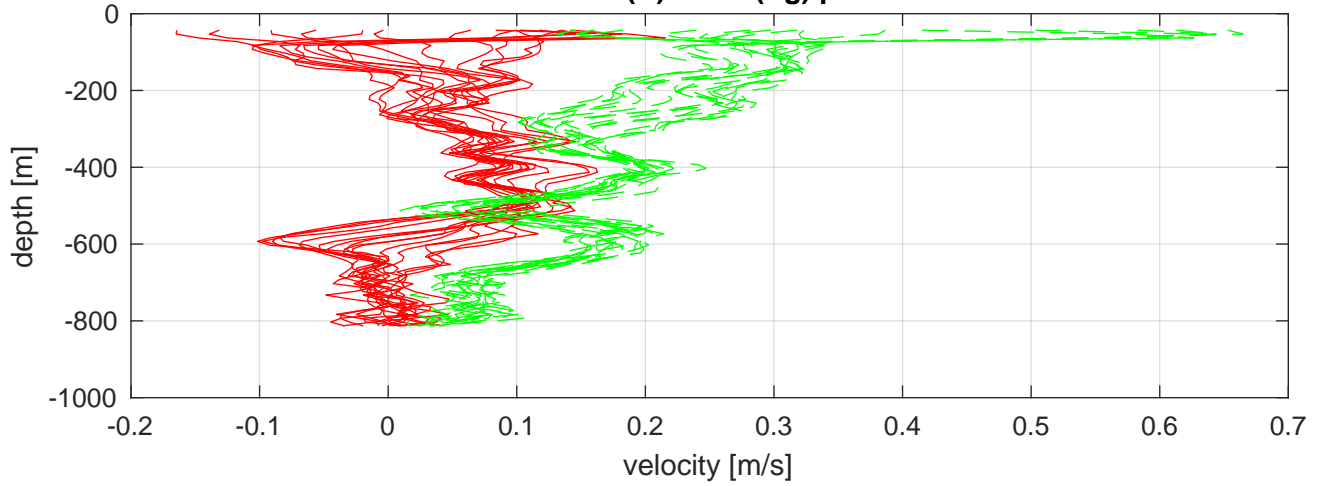

A20 station #14 (V7) SADCP U(-r) and V(--g) profiles

ship nav (g.) start (bp) end (kp) SADCP (rp)