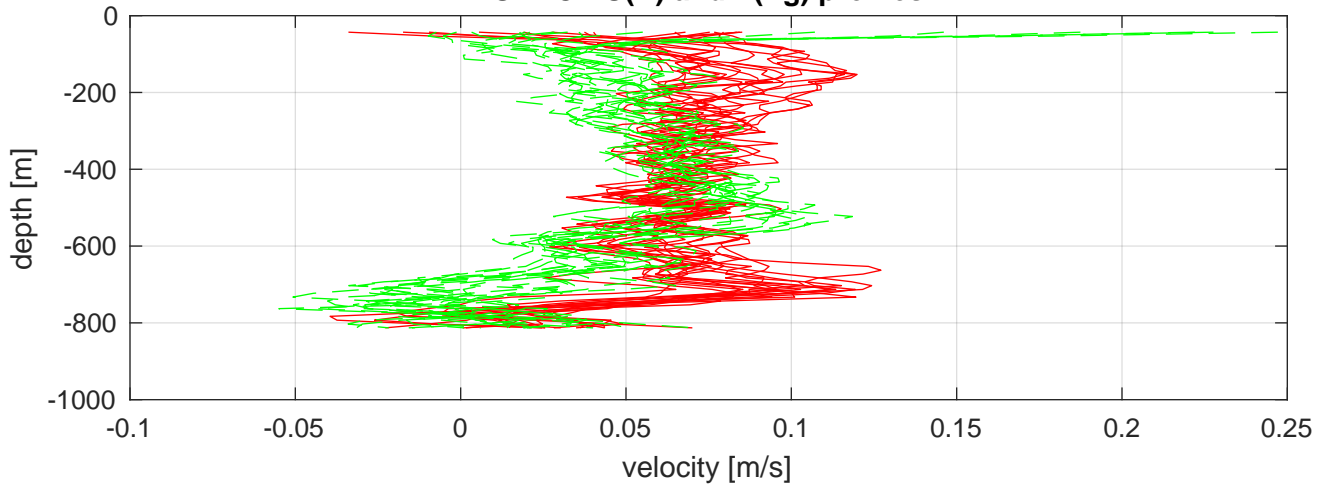

A20 station #22 (V7)
SADCP U(-r) and V(--g) profiles

ship nav (g.) start (bp) end (kp) SADCP (rp)