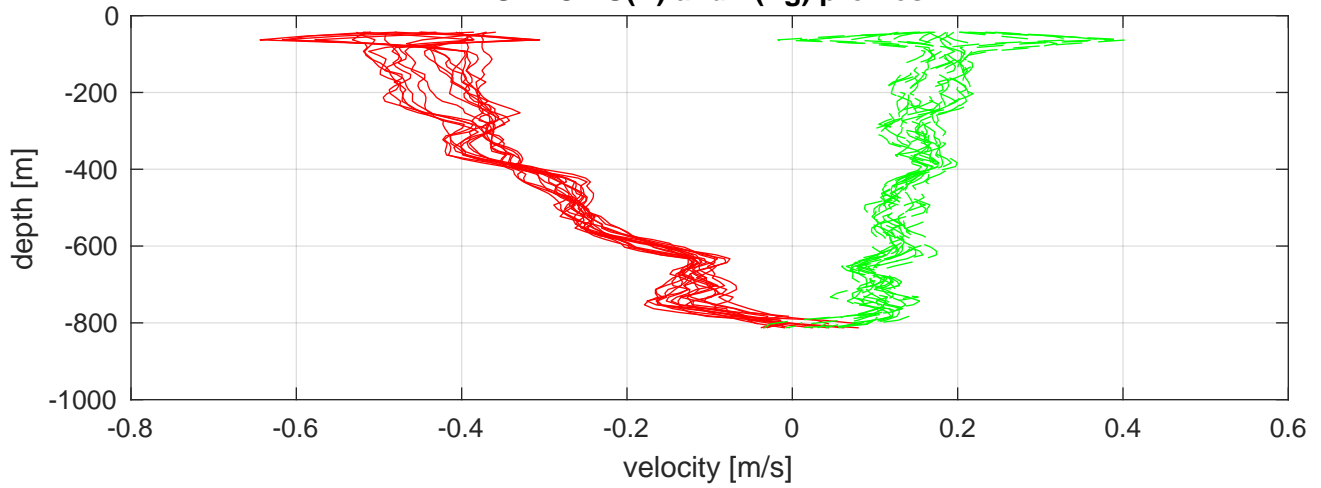

A20 station #23 (V7) SADCP U(-r) and V(--g) profiles

ship nav (g.) start (bp) end (kp) SADCP (rp)