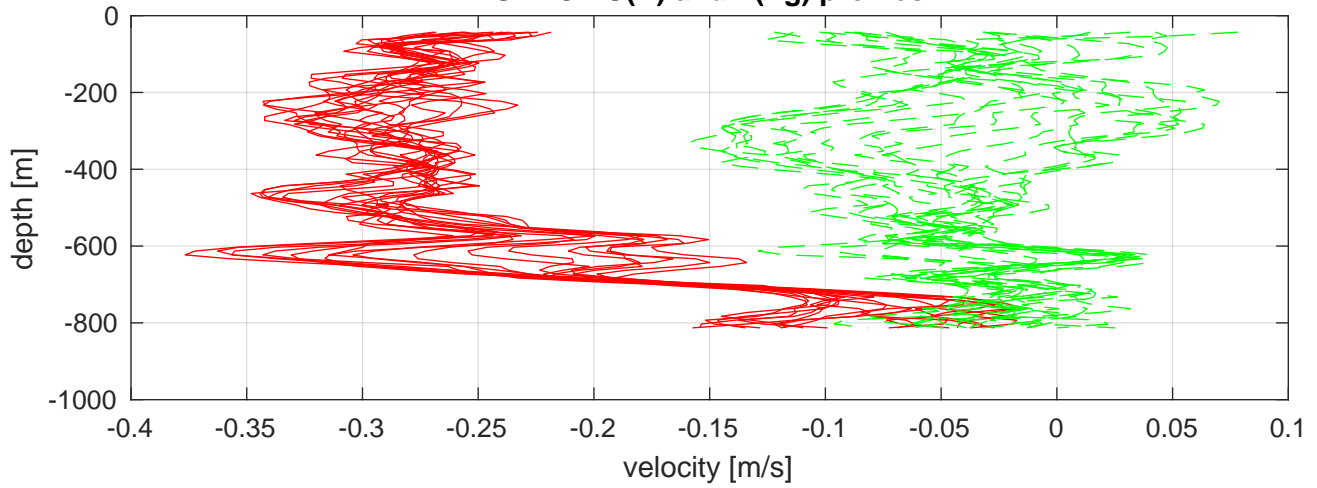

A20 station #27 (V7)
SADCP U(-r) and V(--g) profiles

ship nav (g.) start (bp) end (kp) SADCP (rp)