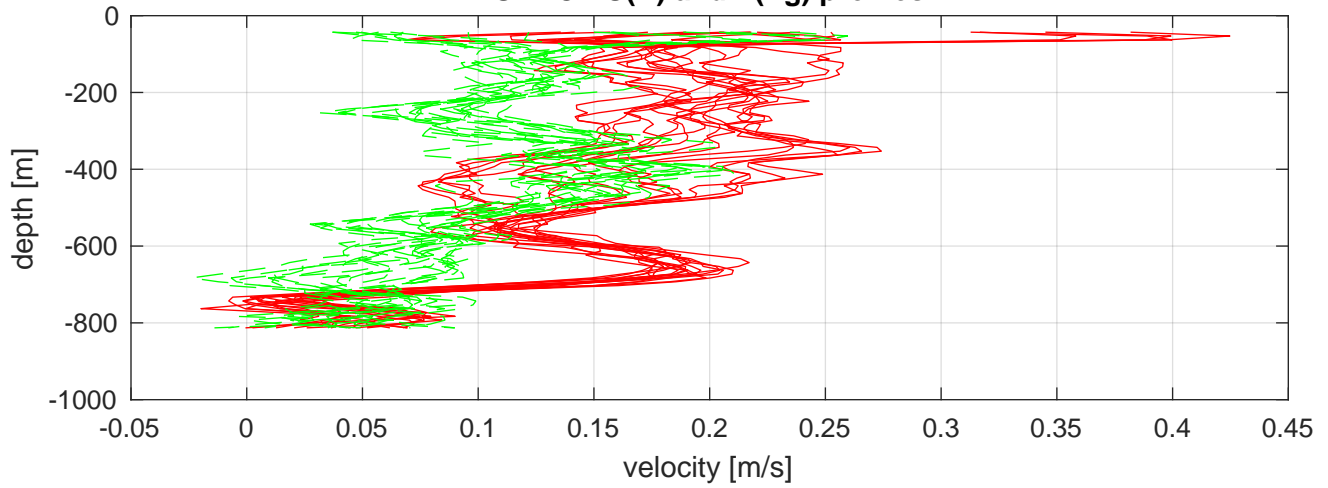

A20 station #29 (V7)
SADCP U(-r) and V(--g) profiles

ship nav (g.) start (bp) end (kp) SADCP (rp)