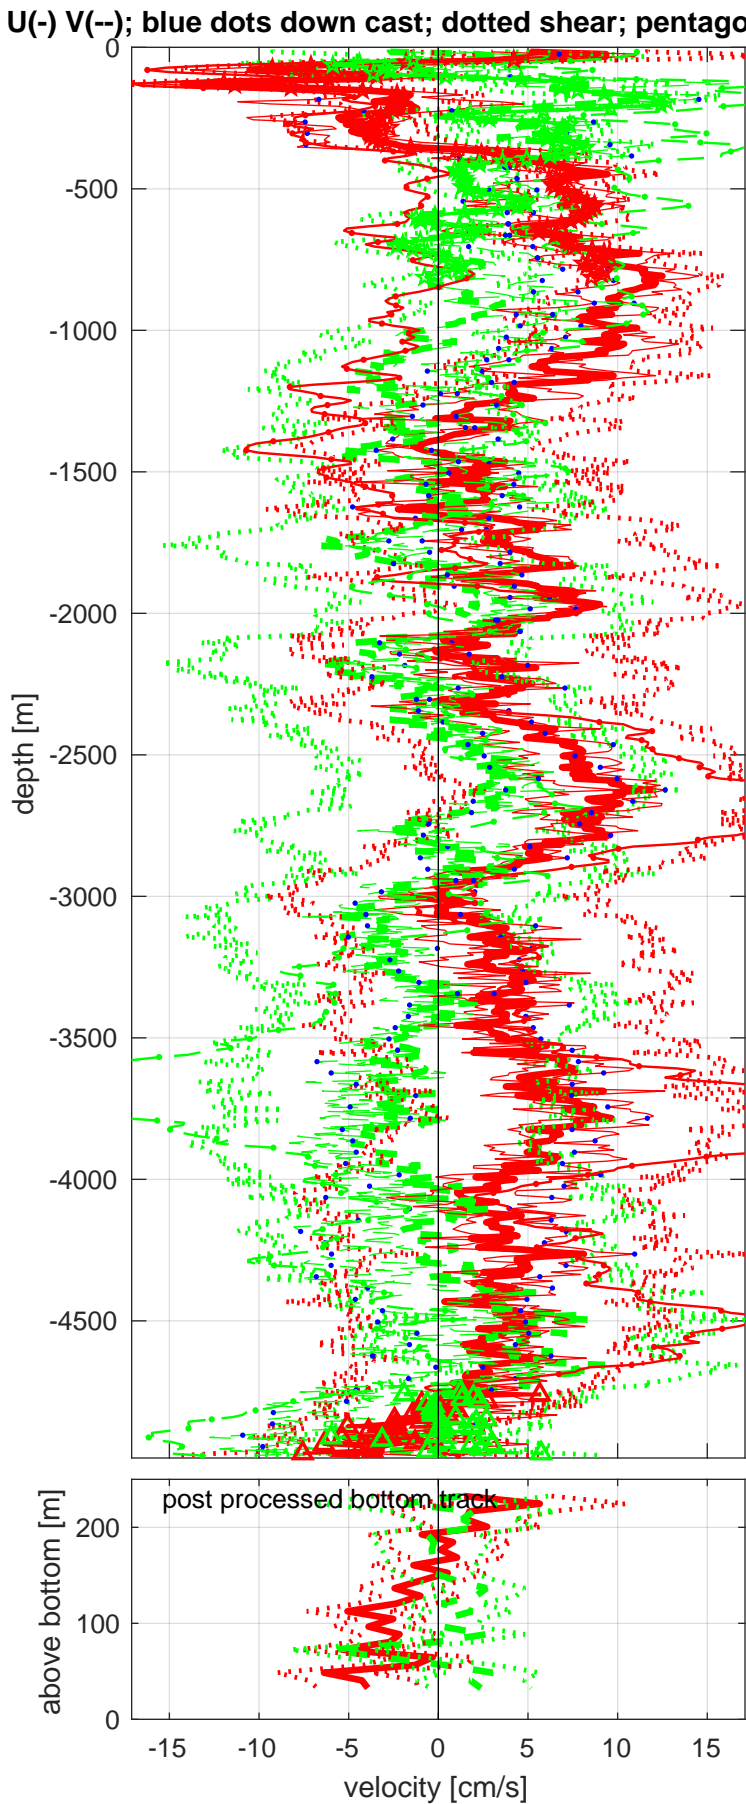

Station : A20 station #55 (V7) Figure 1

Start: 18°N 18.3192' 52°W 20.0124'
 05-Apr-2021 06:37:17
 End: 18°N 18.3216' 52°W 20.0124'
 05-Apr-2021 10:20:35
 u-mean: 4 [cm/s] v-mean 0 [cm/s]
 binsize do: 8 [m] binsize up: 8 [m]
 mag. deviation -16.3
 wdifff: 0.2 pglim: 0 elim 0.5
 bar:1.0 bot:1.0 sad:1.0
 weightmin 0.1 weightpower: 1.0
 max depth: 4974 [m] bottom: 4985 [m]