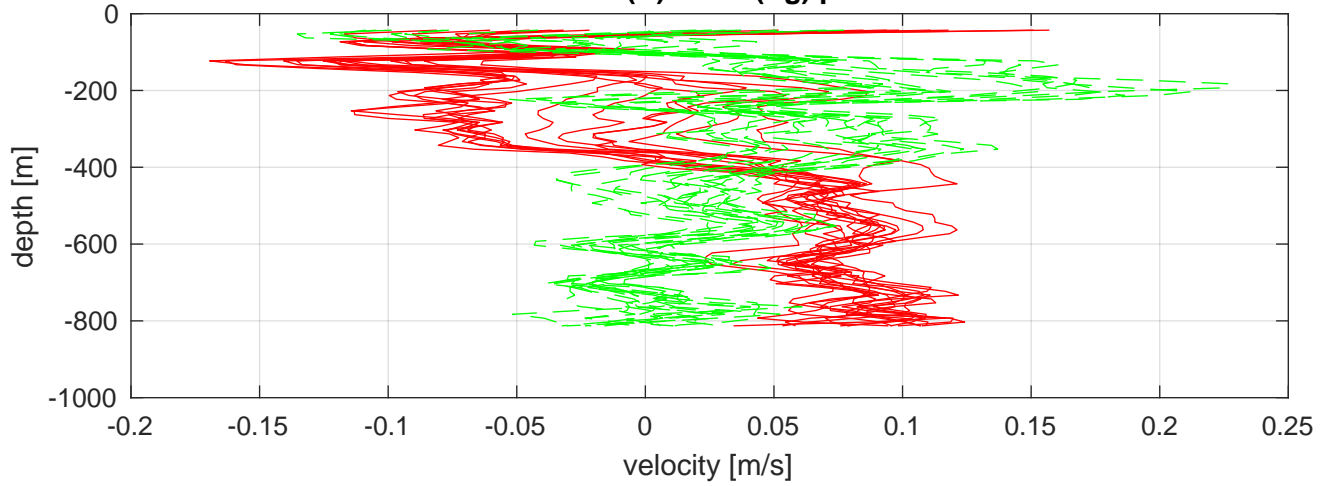

A20 station #55 (V7) SADCP U(-r) and V(--g) profiles

ship nav (g.) start (bp) end (kp) SADCP (rp)