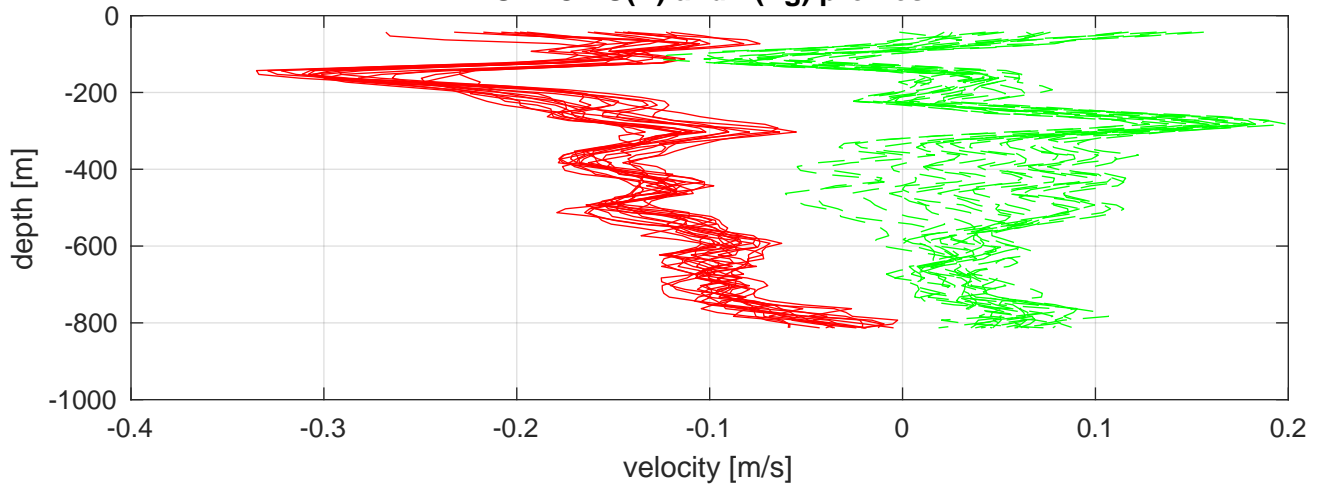

A20 station #58 (V7)
SADCP U(-r) and V(--g) profiles

ship nav (g.) start (bp) end (kp) SADCP (rp)