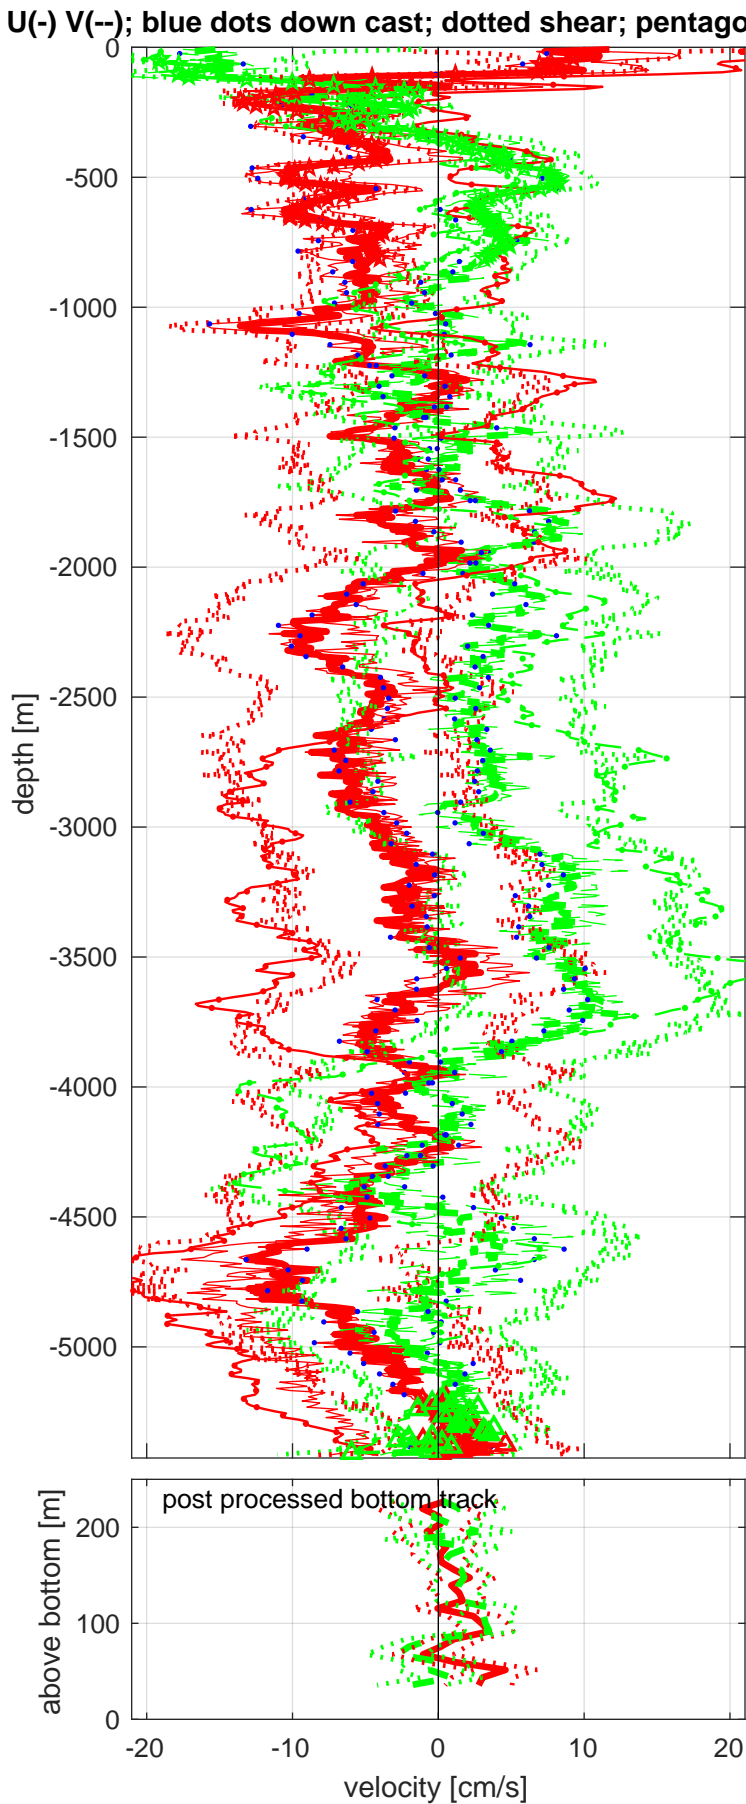

Station : A20 station #59 (V7) Figure 1

Start: 15°N 58.3104' 52°W 20.0053'
 06-Apr-2021 09:51:25
 End: 15°N 58.3464' 52°W 20.0052'
 06-Apr-2021 13:45:58
 u-mean: -4 [cm/s] v-mean 2 [cm/s]
 binsize do: 8 [m] binsize up: 8 [m]
 mag. deviation -16.7
 wdifff: 0.2 pglim: 0 elim 0.5
 bar:1.0 bot:1.0 sad:1.0
 weightmin 0.1 weightpower: 1.0
 max depth: 5419 [m] bottom: 5428 [m]