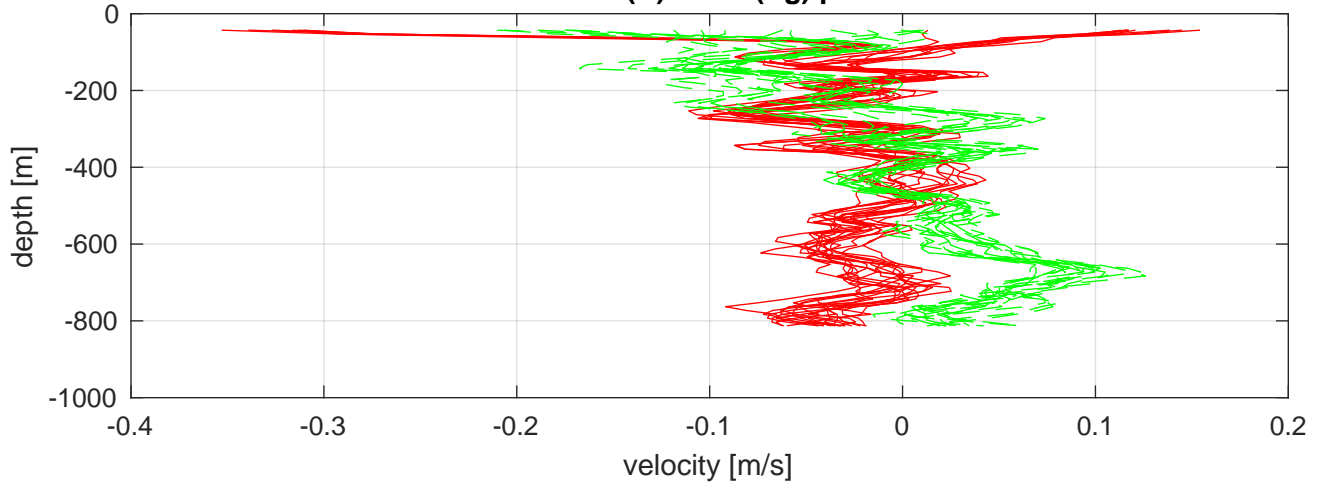

A20 station #60 (V7) SADCP U(-r) and V(--g) profiles

ship nav (g.) start (bp) end (kp) SADCP (rp)