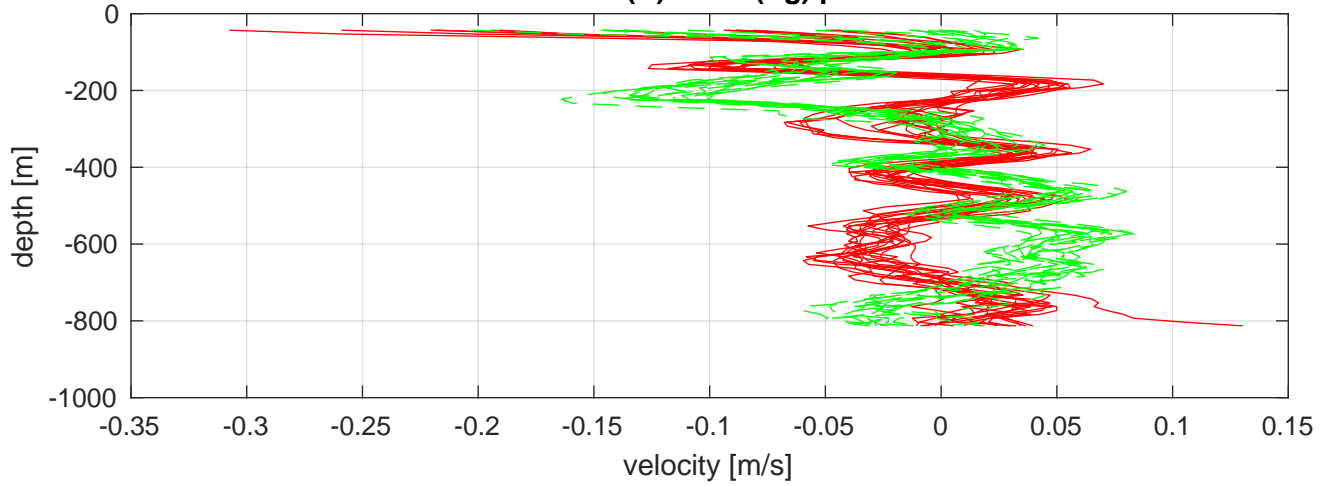

A20 station #61 (V7) SADCP U(-r) and V(--g) profiles

ship nav (g.) start (bp) end (kp) SADCP (rp)