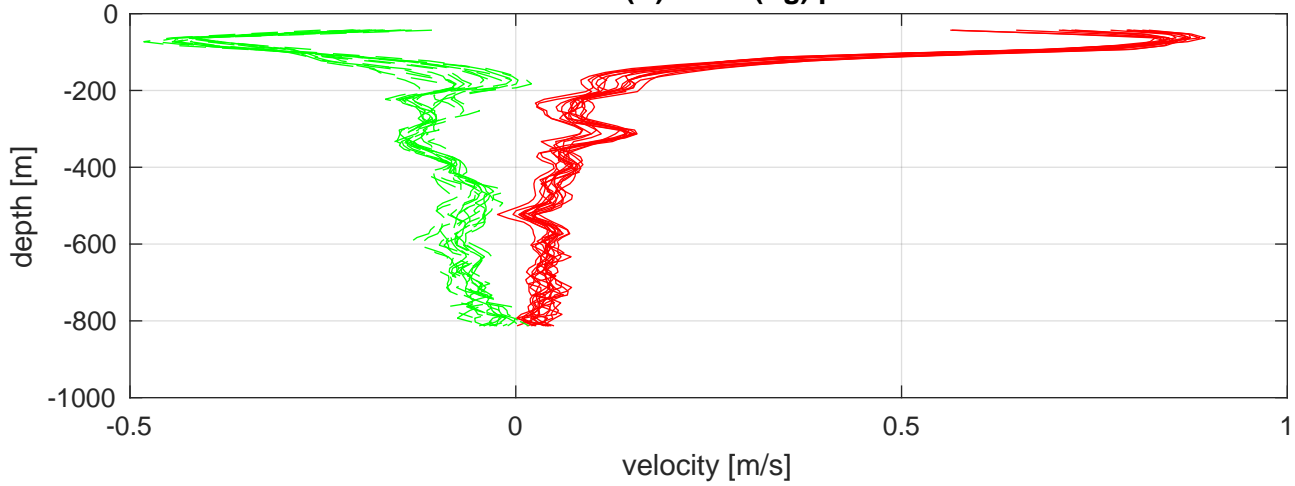

A20 station #70 (V7) SADCP U(-r) and V(-g) profiles

ship nav (g.) start (bp) end (kp) SADCP (rp)