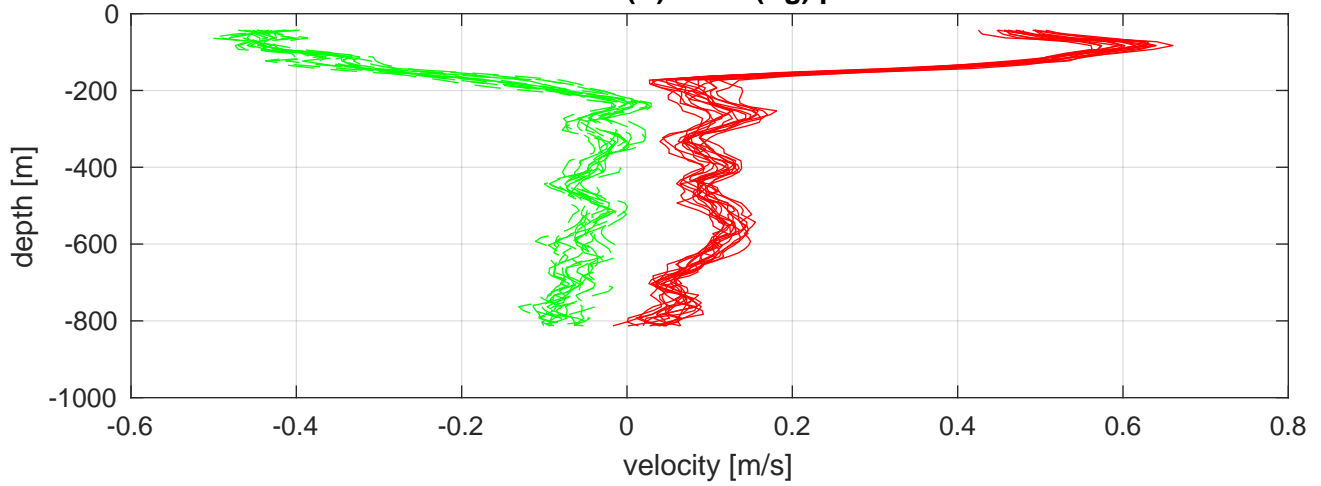

A20 station #72 (V7) SADCP U(-r) and V(-g) profiles

ship nav (g.) start (bp) end (kp) SADCP (rp)