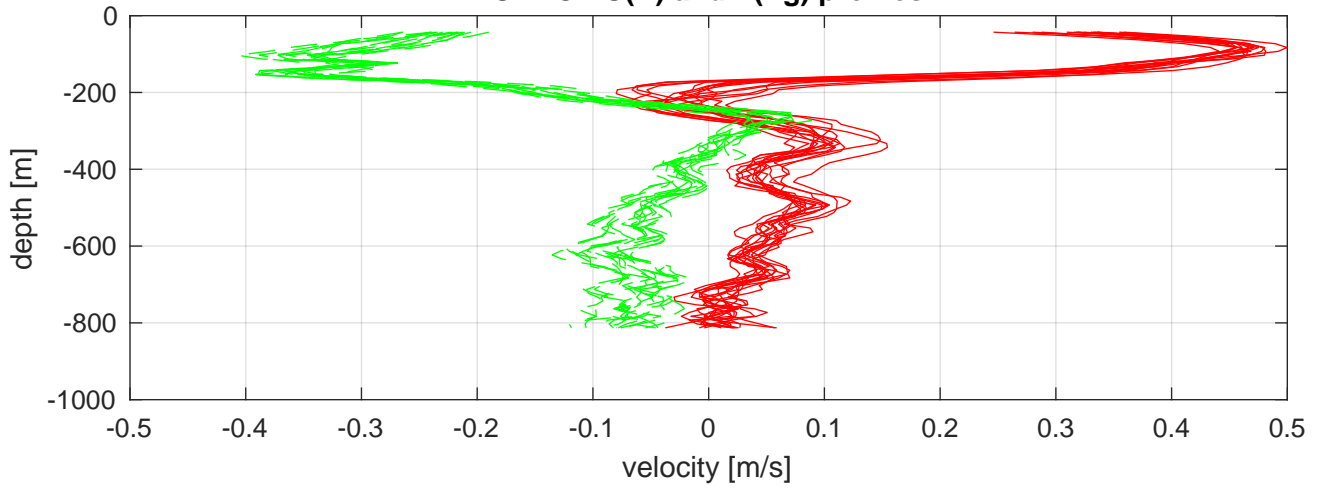

### A20 station #73 (V7) SADCP U(-r) and V(-g) profiles

### ship nav (g.) start (bp) end (kp) SADCP (rp)