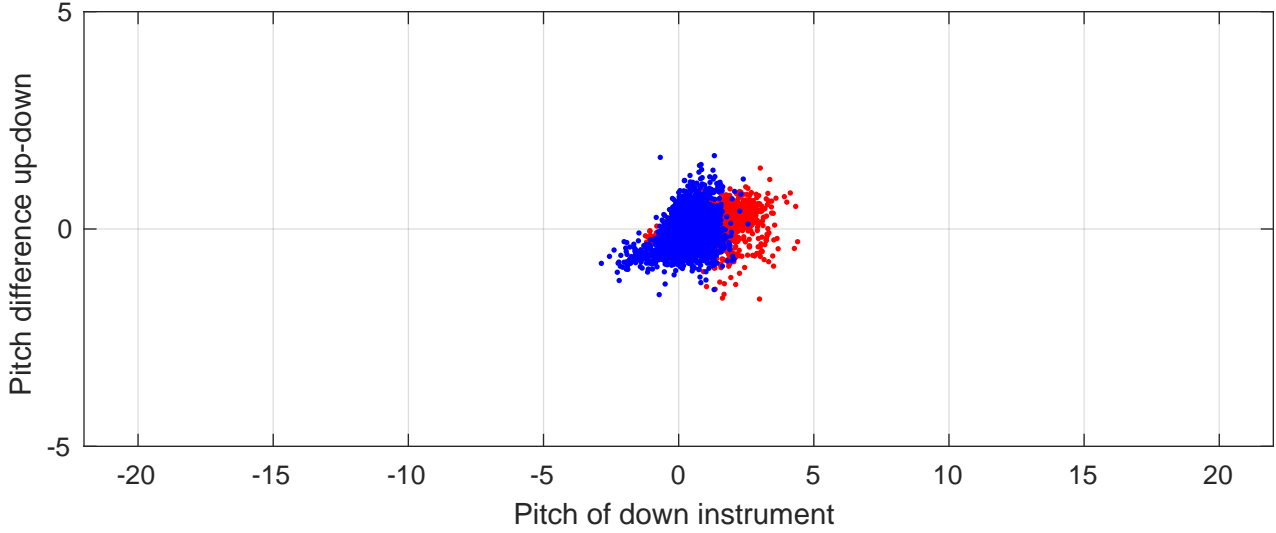

# P2E station #11801 (V8) Figure 6

Heading offset : -136.9362 (r/b: down-/upcast)

Pitch offset : -1.3308

Roll offset : -0.66844