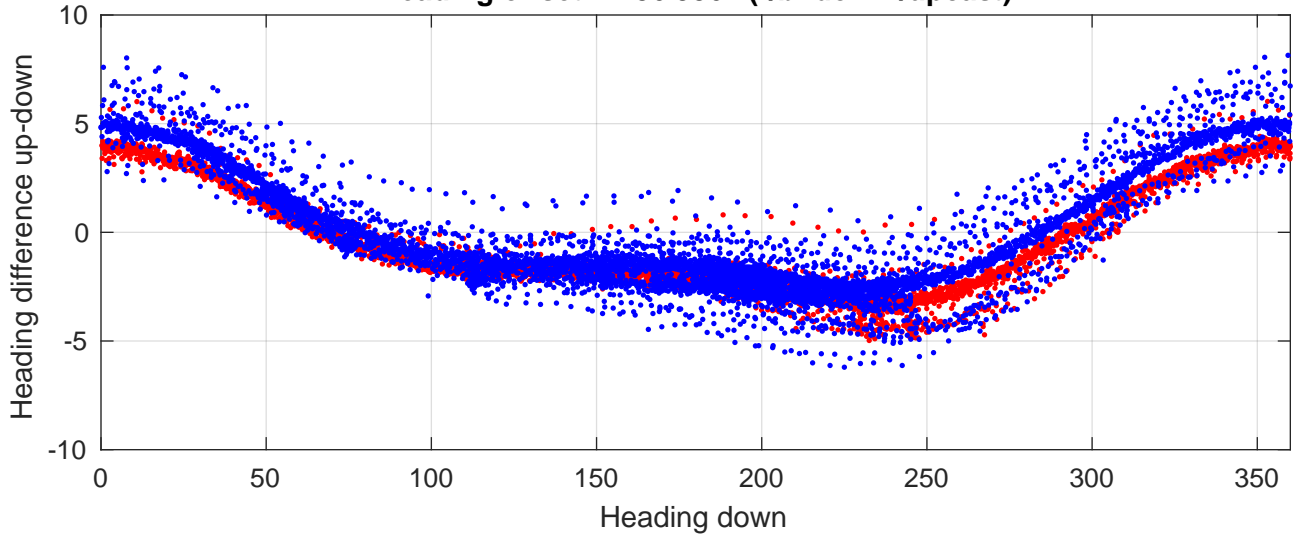

# P2E station #11801 (V8) Figure 6

Heading offset : -136.9362 (r/b: down-/upcast)

Pitch offset : -1.3308

Roll offset : -0.66844