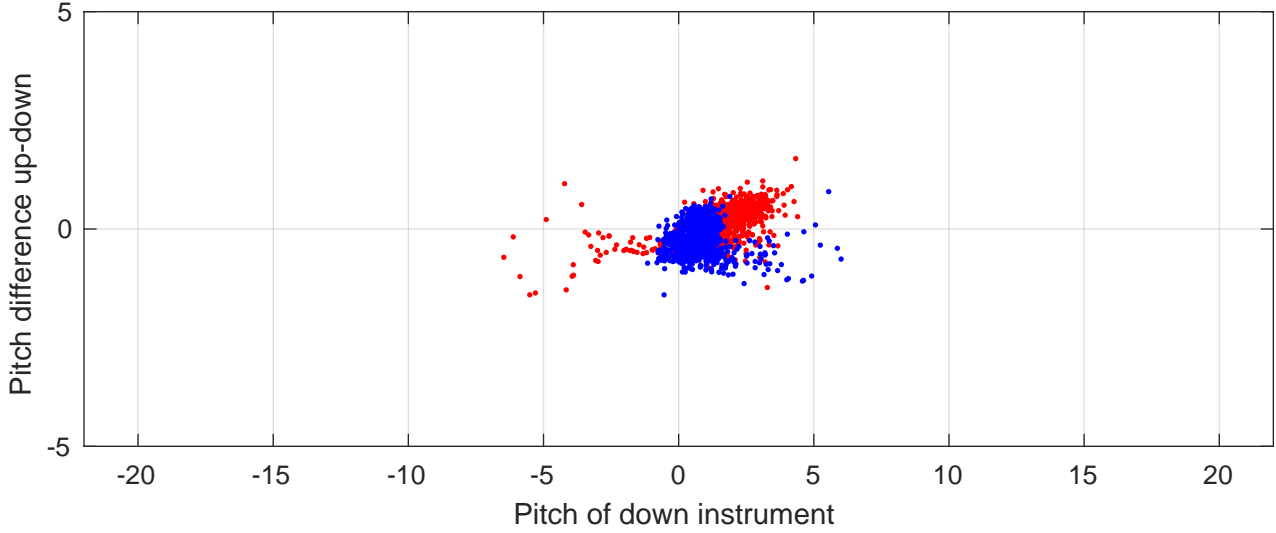

P2E station #11903 (V8) Figure 6

Heading offset : -136.9654 (r/b: down-/upcast)

Pitch offset : -1.3279

Roll offset : -0.79412