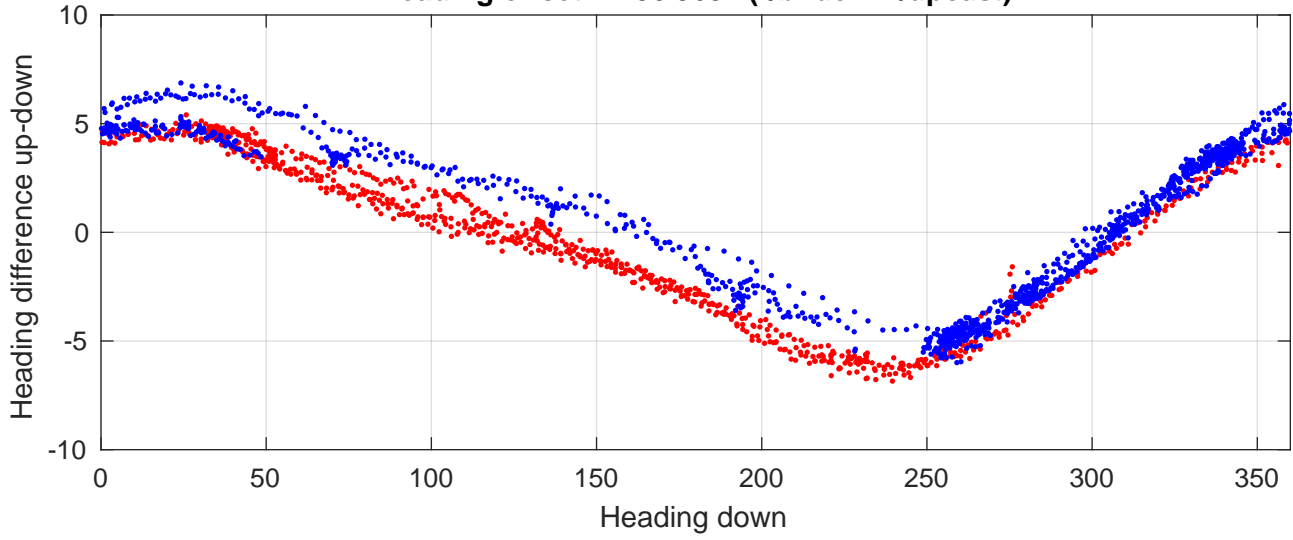

P2E station #11903 (V8) Figure 6

Heading offset : -136.9654 (r/b: down-/upcast)

Pitch offset : -1.3279

Roll offset : -0.79412