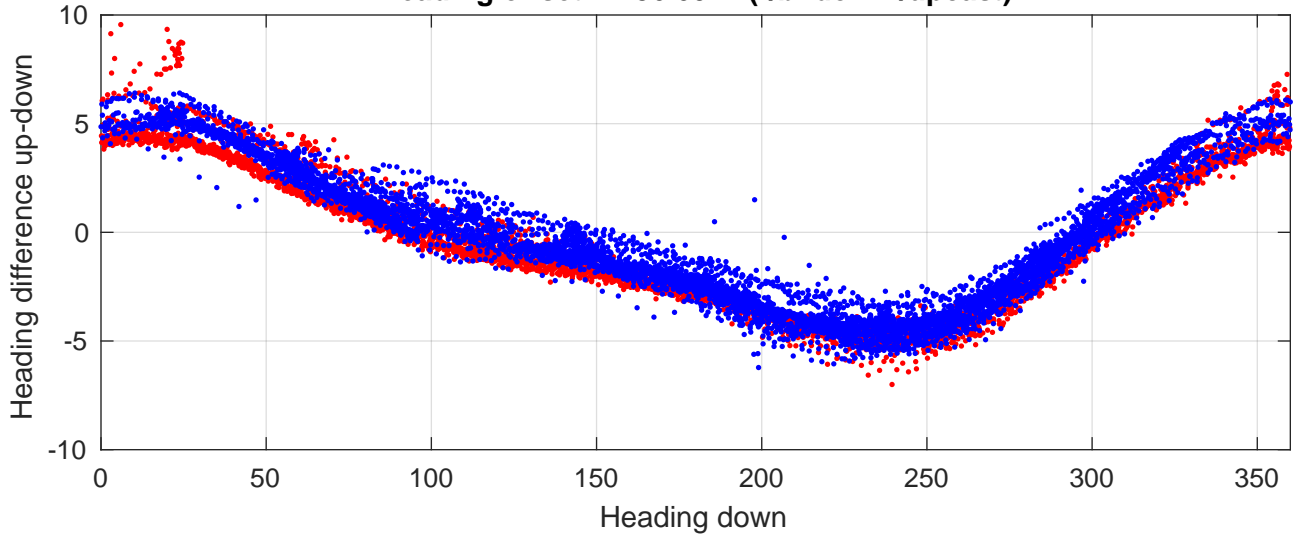

# P2E station #11904 (V8) Figure 6

Heading offset : -136.6011 (r/b: down-/upcast)

Pitch offset : -1.3716

Roll offset : -0.72107