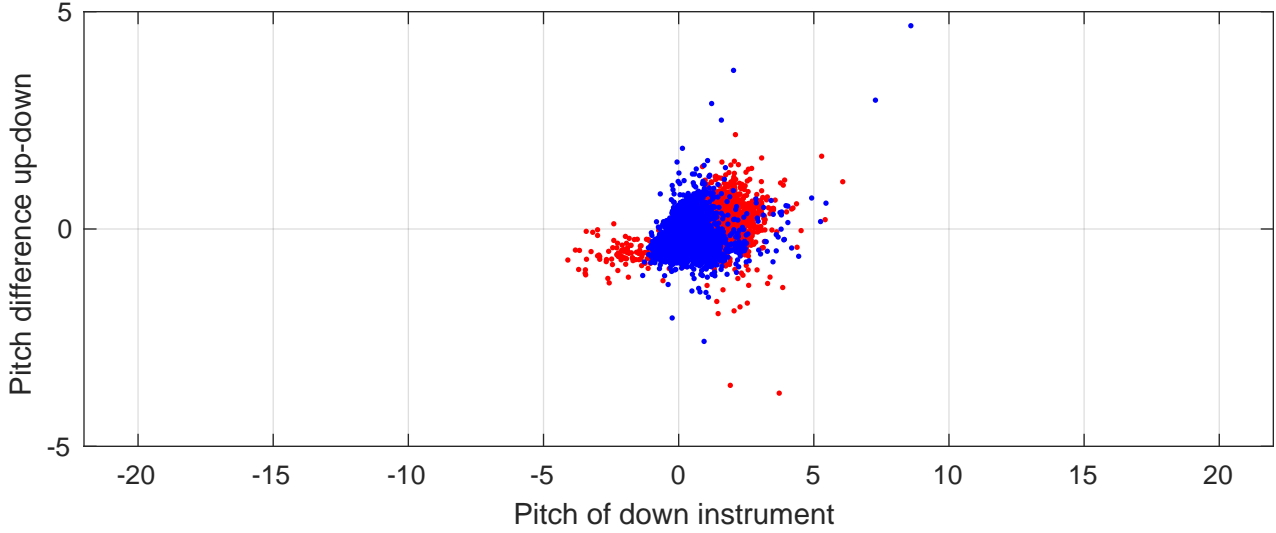

# P2E station #11904 (V8) Figure 6

Heading offset : -136.6011 (r/b: down-/upcast)

Pitch offset : -1.3716

Roll offset : -0.72107