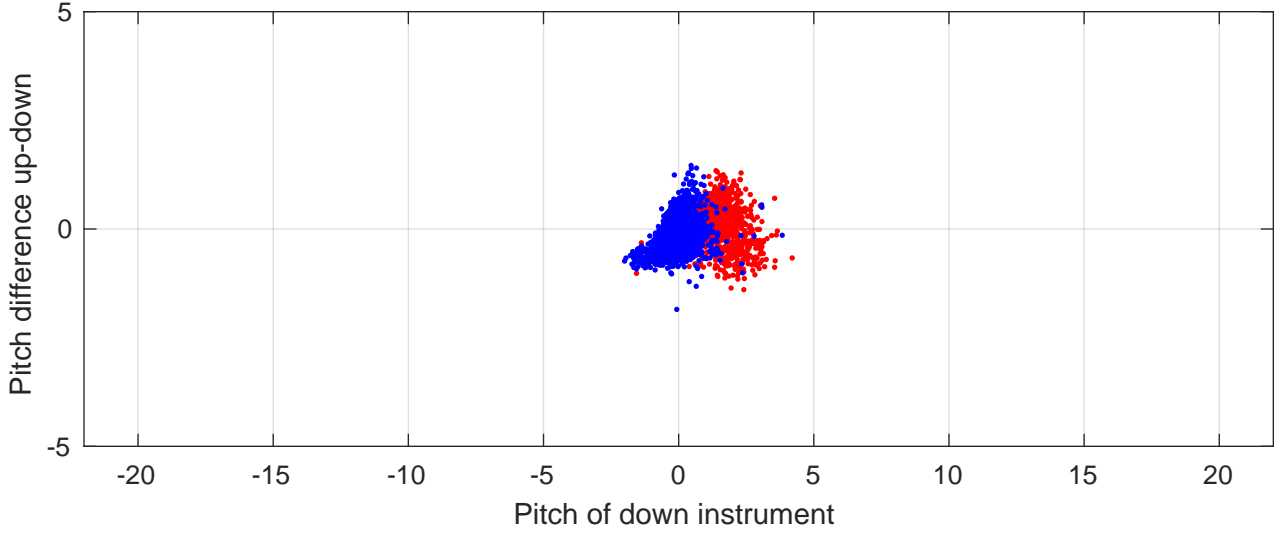

P2E station #12001 (V8) Figure 6

Heading offset : -136.7924 (r/b: down-/upcast)

Pitch offset : -1.3411

Roll offset : -0.6771