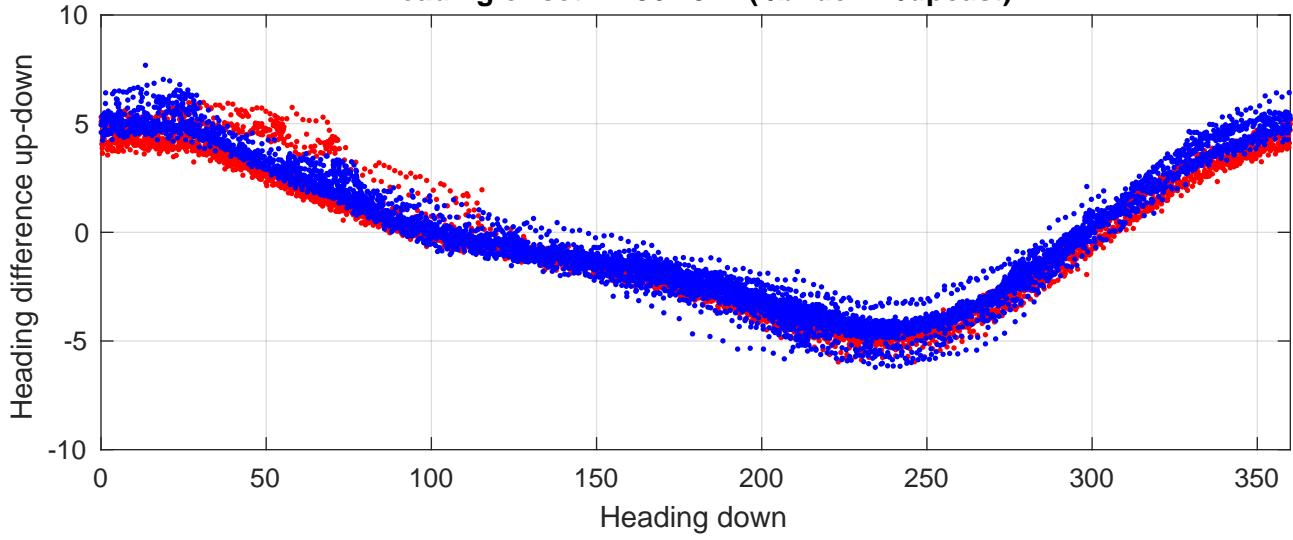

P2E station #12001 (V8) Figure 6

Heading offset : -136.7924 (r/b: down-/upcast)

Pitch offset : -1.3411

Roll offset : -0.6771