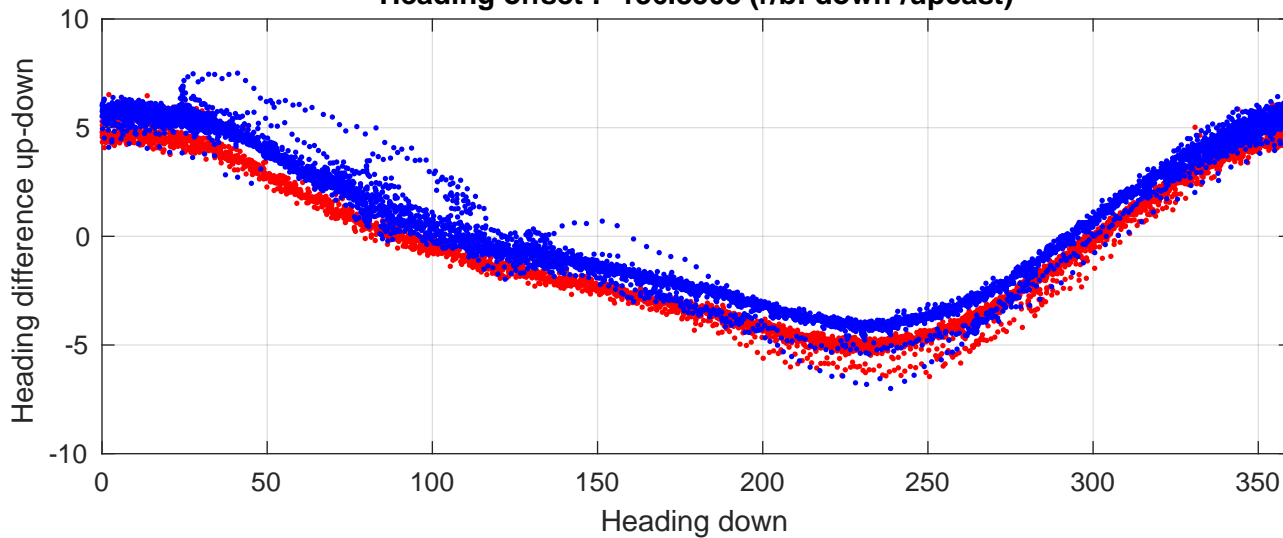

# P2E station #12101 (V8) Figure 6

Heading offset : -136.8508 (r/b: down-/upcast)

Pitch offset : -1.3389

Roll offset : -0.5837