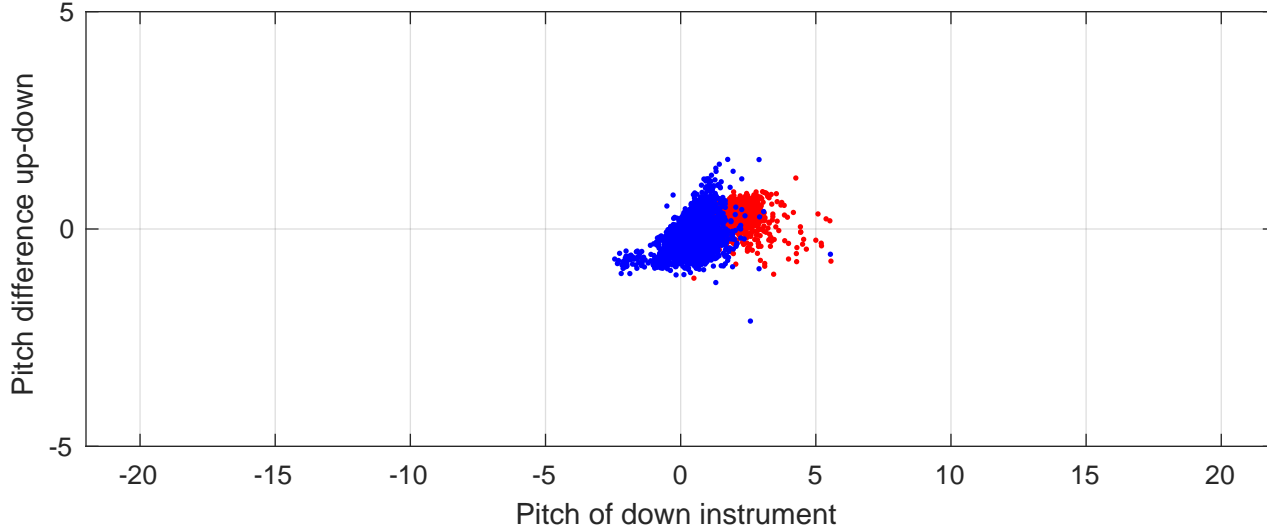

# P2E station #12101 (V8) Figure 6

Heading offset : -136.8508 (r/b: down-/upcast)

Pitch offset : -1.3389

Roll offset : -0.5837