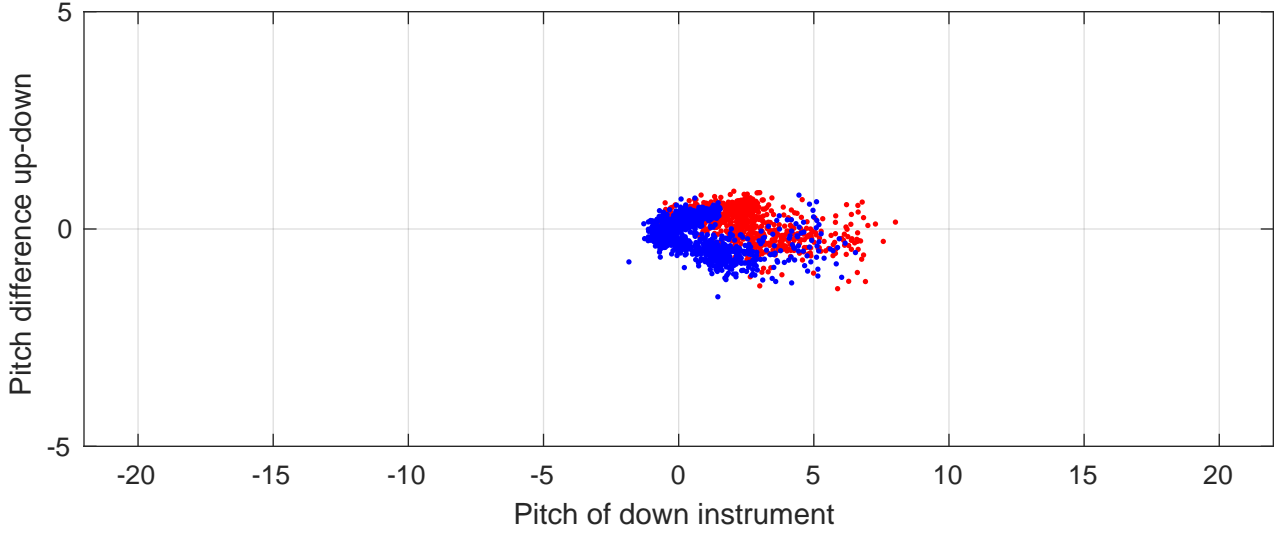

P2E station #12201 (V8) Figure 6

Heading offset : -136.5815 (r/b: down-/upcast)

Pitch offset : -1.4171

Roll offset : -0.82568