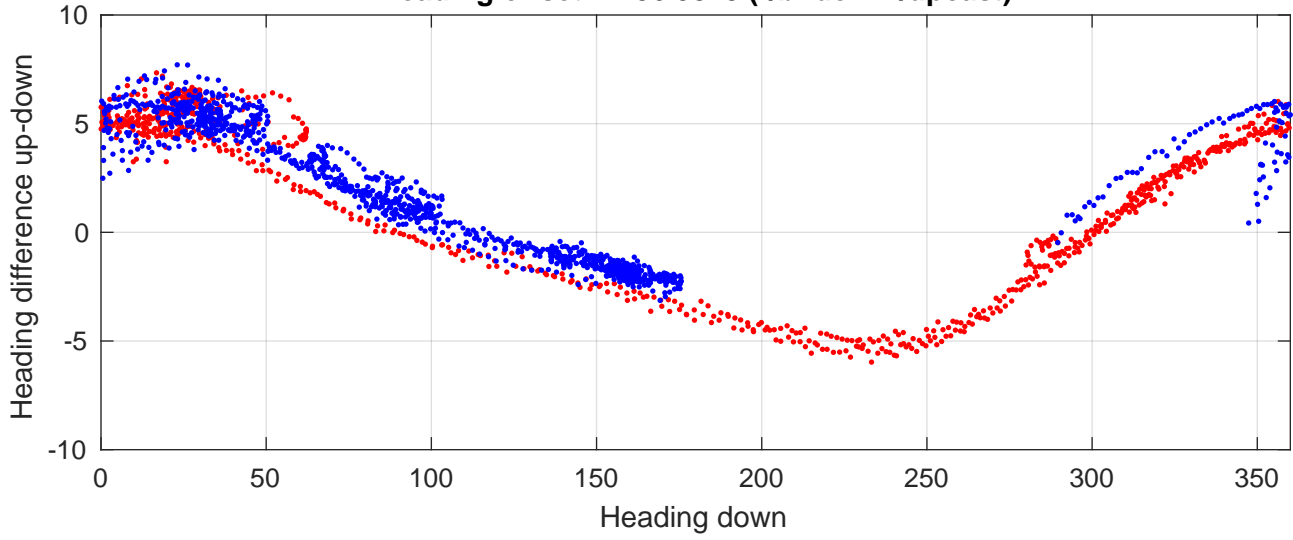

P2E station #12201 (V8) Figure 6

Heading offset : -136.5815 (r/b: down-/upcast)

Pitch offset : -1.4171

Roll offset : -0.82568