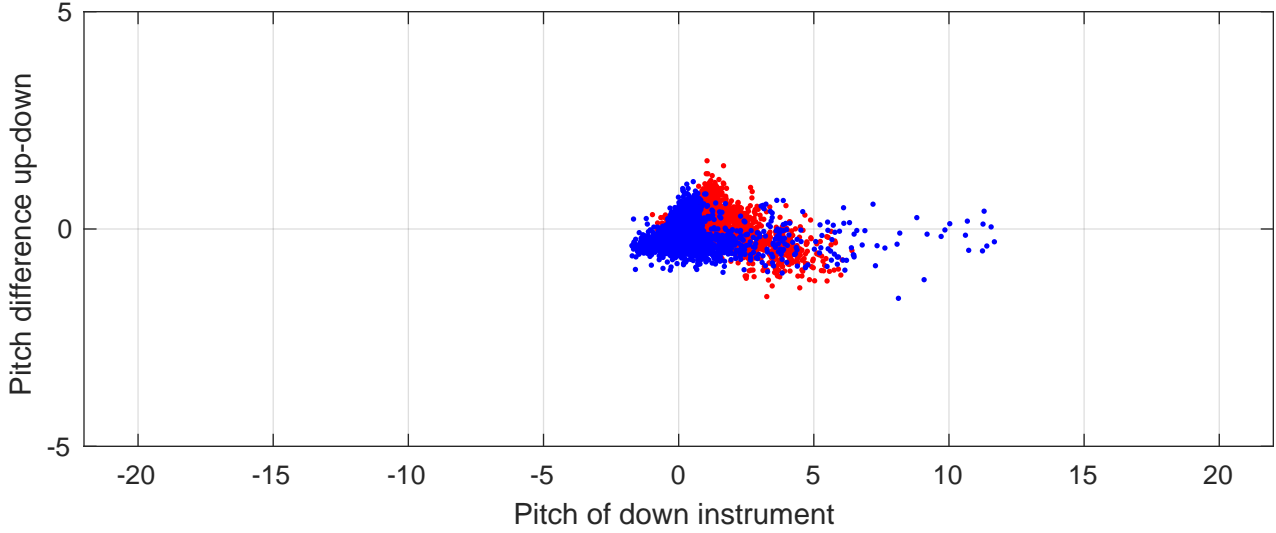

# P2E station #12202 (V8) Figure 6

Heading offset : -136.8055 (r/b: down-/upcast)

Pitch offset : -1.2539

Roll offset : -0.77517