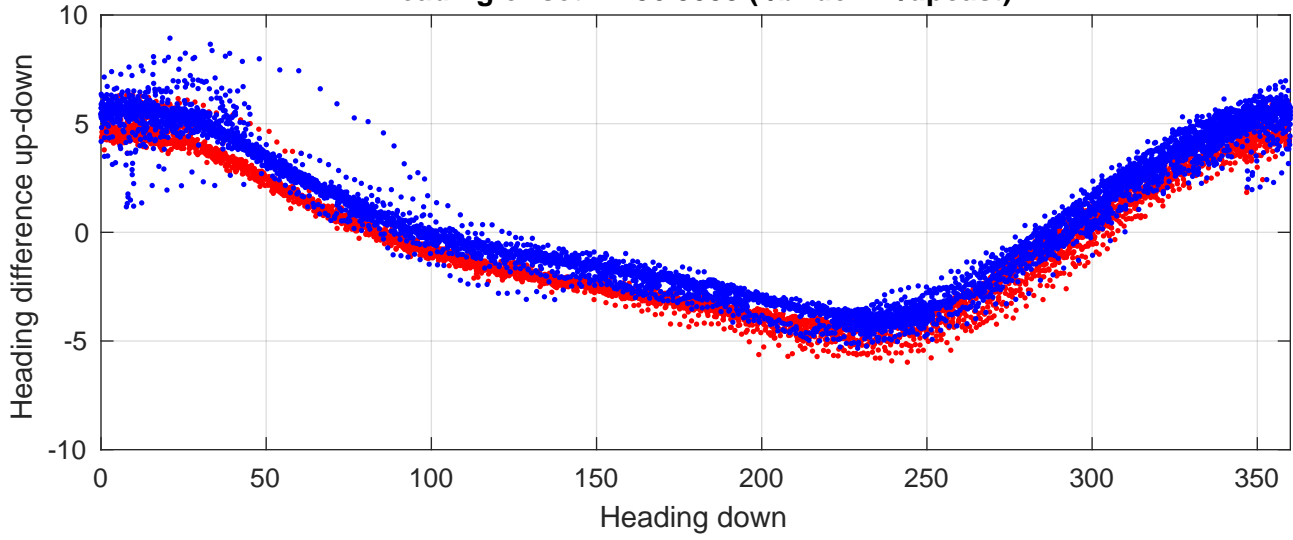

# P2E station #12202 (V8) Figure 6

Heading offset : -136.8055 (r/b: down-/upcast)

Pitch offset : -1.2539

Roll offset : -0.77517