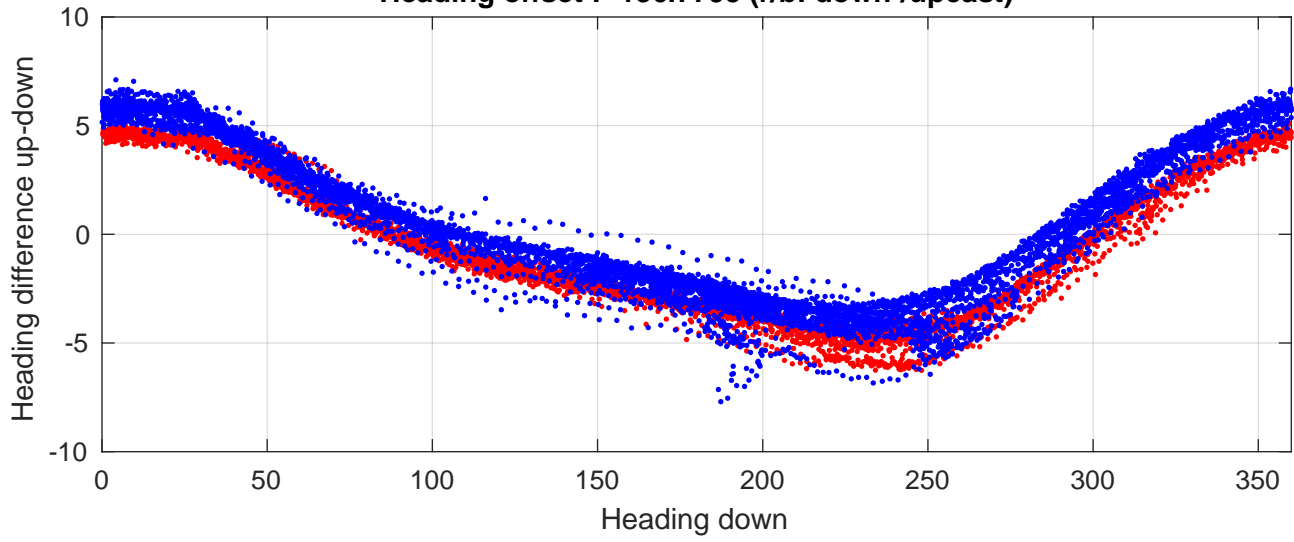

# P2E station #12301 (V8) Figure 6

Heading offset : -136.7795 (r/b: down-/upcast)

Pitch offset : -1.4109

Roll offset : -0.52111