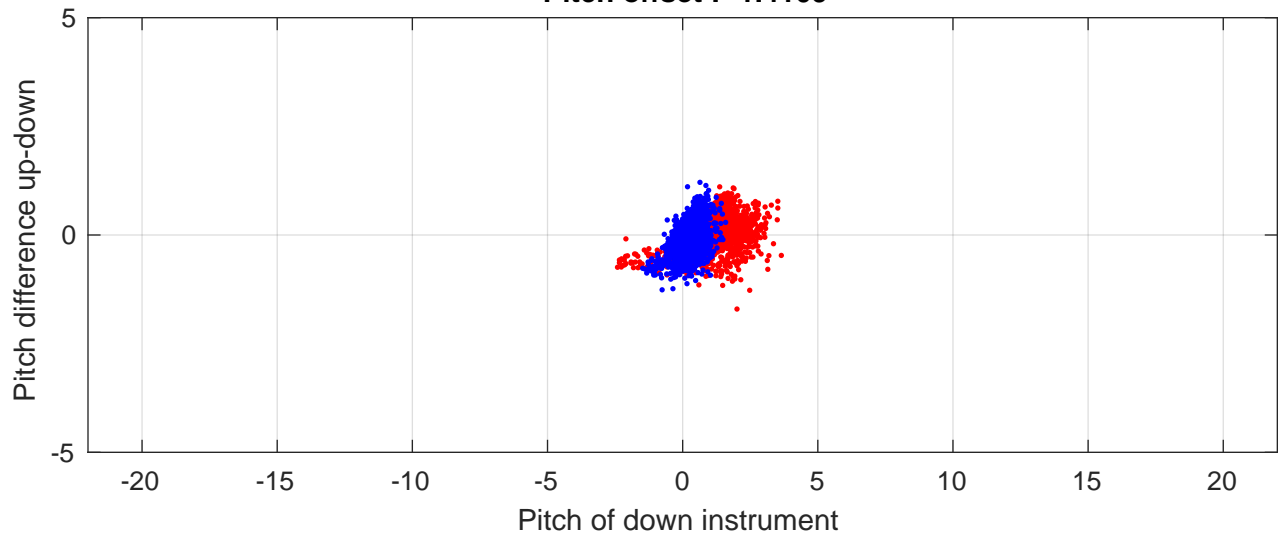

# P2E station #12301 (V8) Figure 6

Heading offset : -136.7795 (r/b: down-/upcast)

Pitch offset : -1.4109

Roll offset : -0.52111