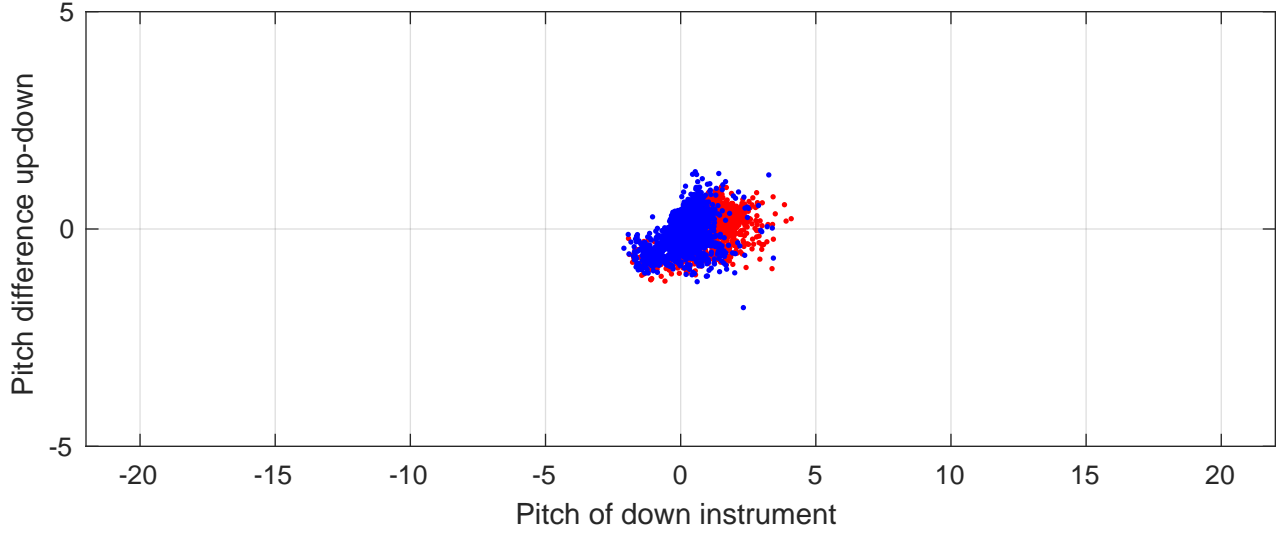

P2E station #12401 (V8) Figure 6

Heading offset : -136.8182 (r/b: down-/upcast)

Pitch offset : -1.4501

Roll offset : -0.51824