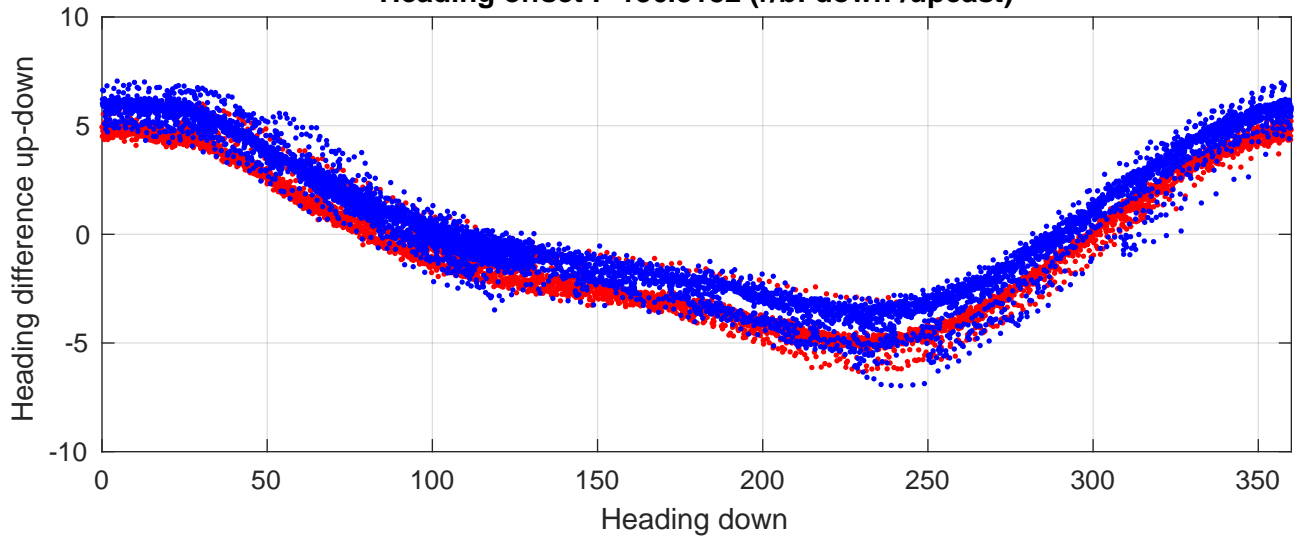

P2E station #12401 (V8) Figure 6

Heading offset : -136.8182 (r/b: down-/upcast)

Pitch offset : -1.4501

Roll offset : -0.51824