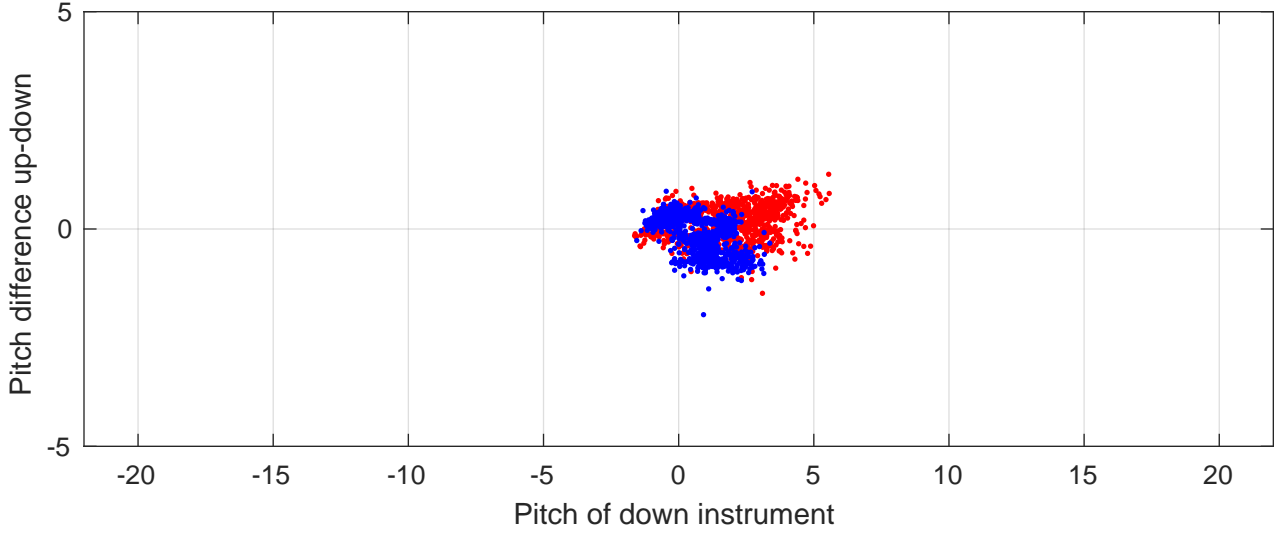

P2E station #12501 (V8) Figure 6

Heading offset : -136.6665 (r/b: down-/upcast)

Pitch offset : -1.3477

Roll offset : -0.73064