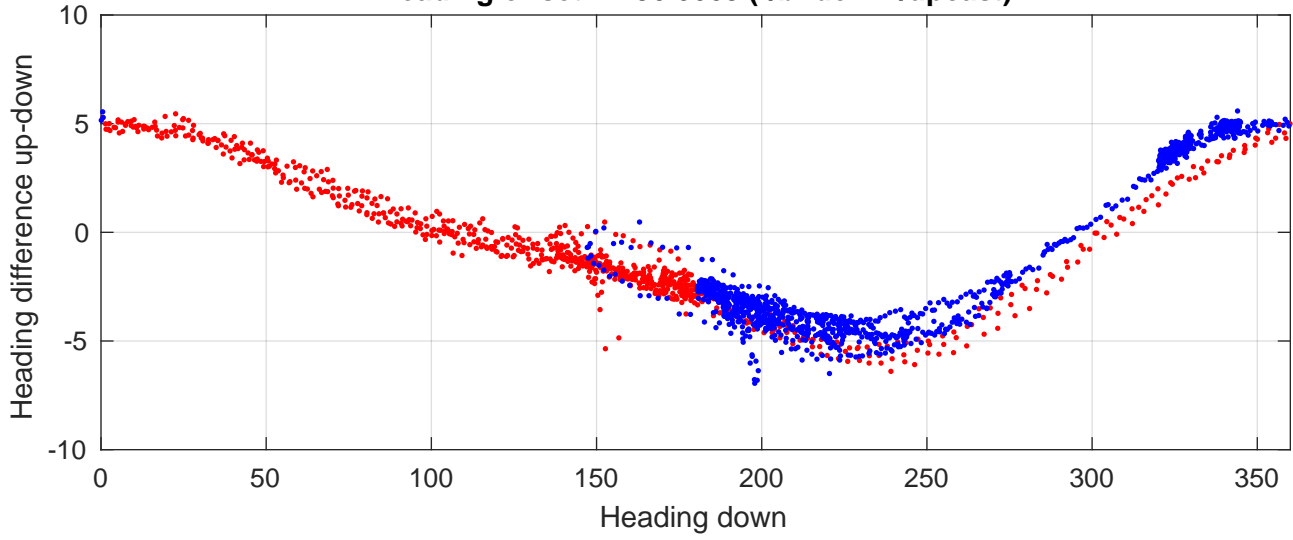

P2E station #12501 (V8) Figure 6

Heading offset : -136.6665 (r/b: down-/upcast)

Pitch offset : -1.3477

Roll offset : -0.73064