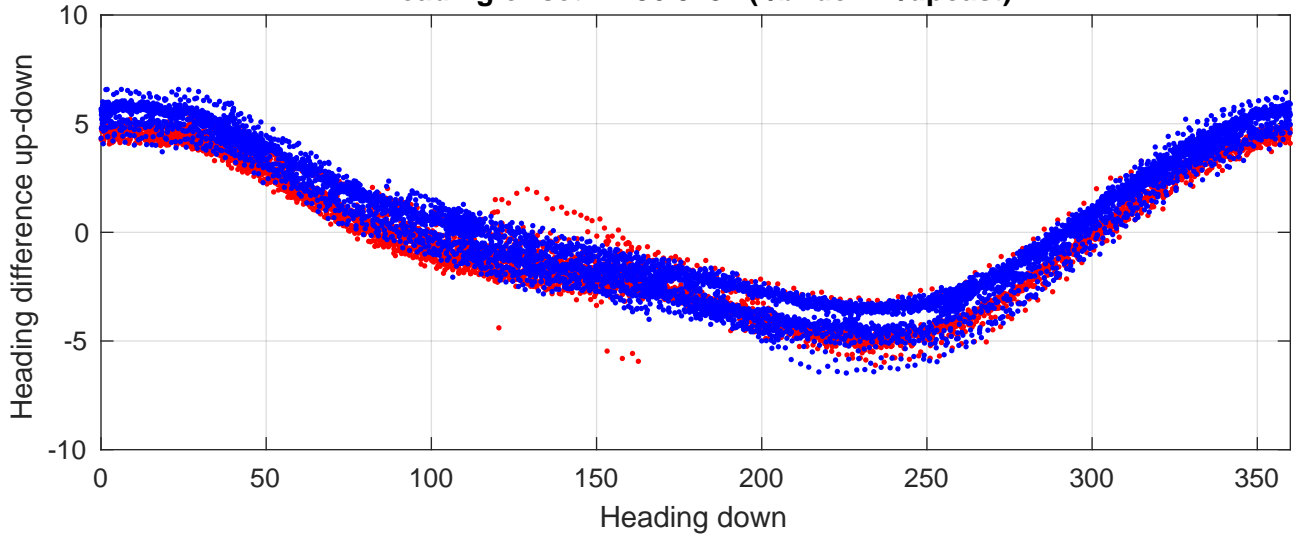

P2E station #12502 (V8) Figure 6

Heading offset : -136.8237 (r/b: down-/upcast)

Pitch offset : -1.3668

Roll offset : -0.60909