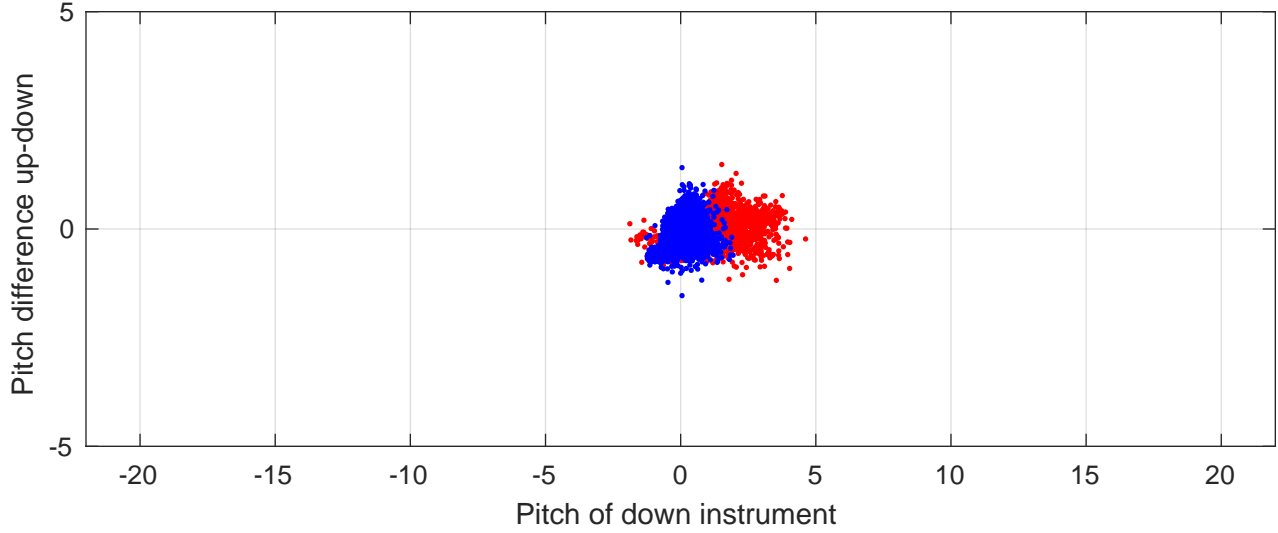

P2E station #12502 (V8) Figure 6

Heading offset : -136.8237 (r/b: down-/upcast)

Pitch offset : -1.3668

Roll offset : -0.60909