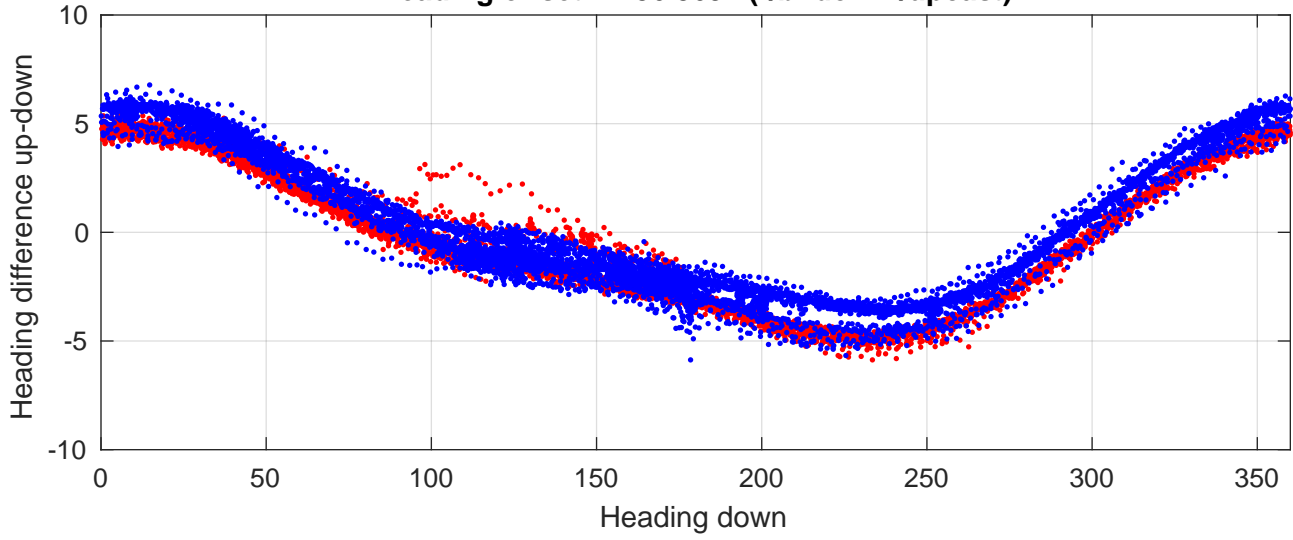

P2E station #12601 (V8) Figure 6

Heading offset : -136.8692 (r/b: down-/upcast)

Pitch offset : -1.3108

Roll offset : -0.70475