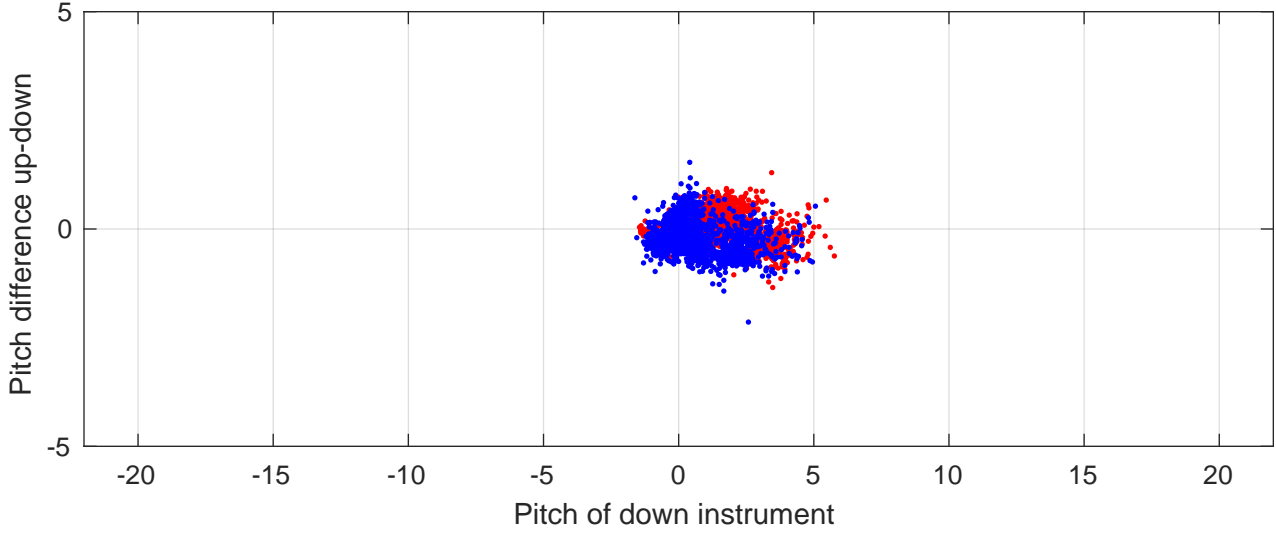

P2E station #12601 (V8) Figure 6

Heading offset : -136.8692 (r/b: down-/upcast)

Pitch offset : -1.3108

Roll offset : -0.70475