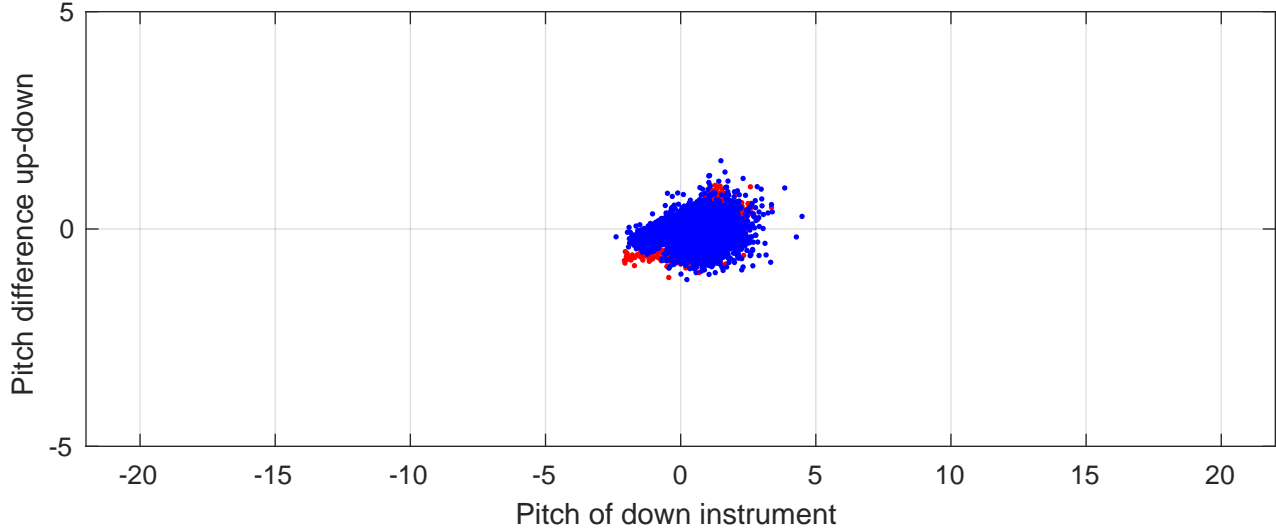

P2E station #12701 (V8) Figure 6

Heading offset : -137.1065 (r/b: down-/upcast)

Pitch offset : -1.3753

Roll offset : -0.57354