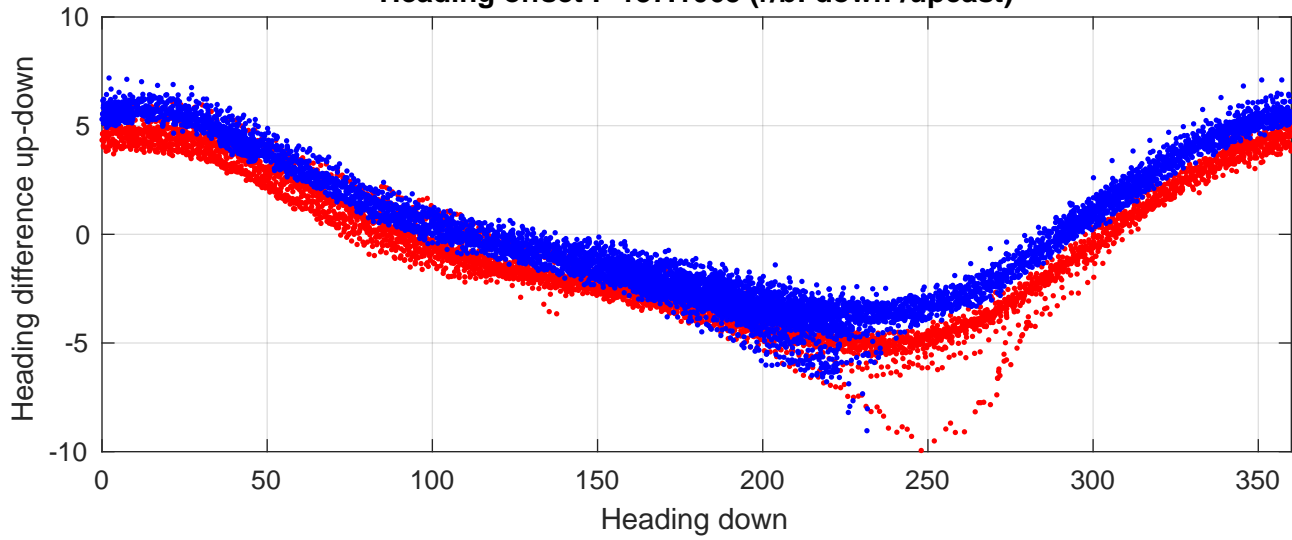

P2E station #12701 (V8) Figure 6

Heading offset : -137.1065 (r/b: down-/upcast)

Pitch offset : -1.3753

Roll offset : -0.57354