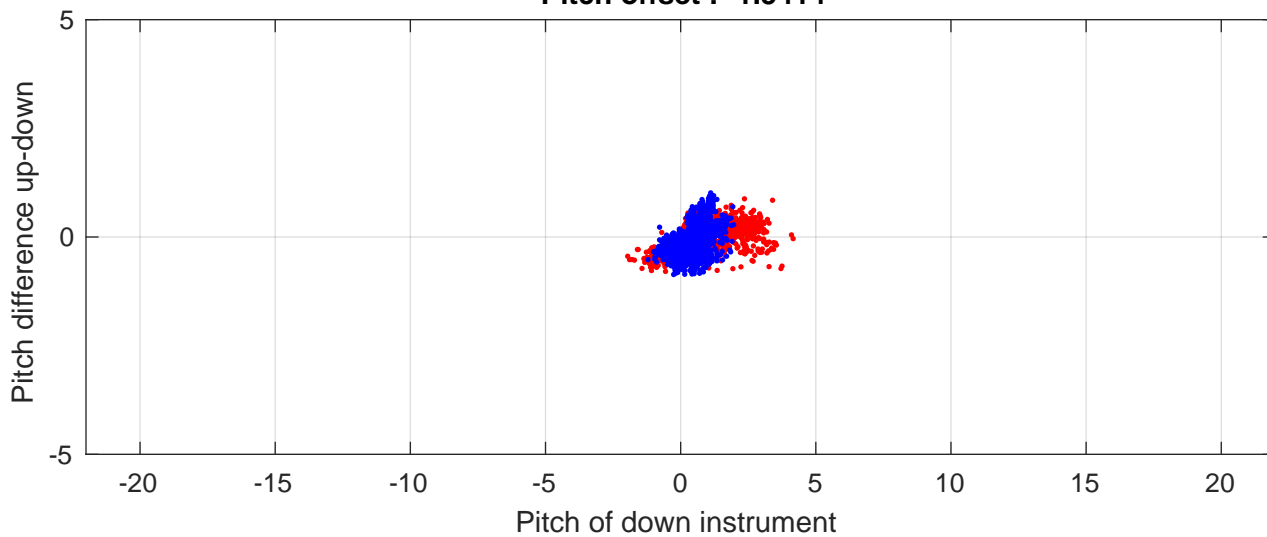

P2E station #12801 (V8) Figure 6

Heading offset : -136.5983 (r/b: down-/upcast)

Pitch offset : -1.5414

Roll offset : -0.508