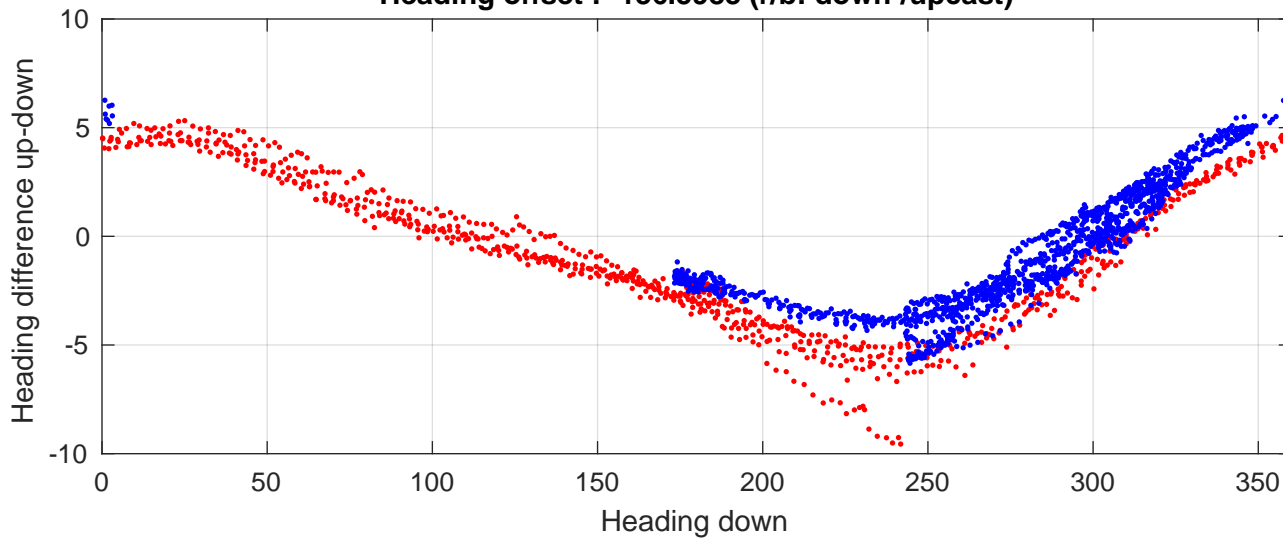

P2E station #12801 (V8) Figure 6

Heading offset : -136.5983 (r/b: down-/upcast)

Pitch offset : -1.5414

Roll offset : -0.508