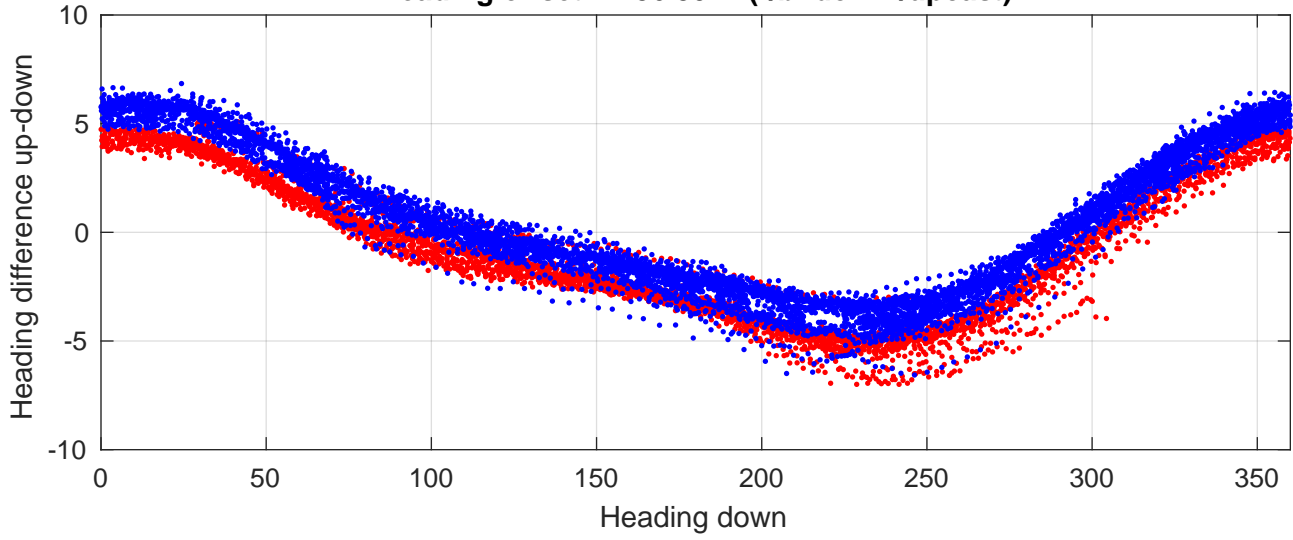

# P2E station #12802 (V8) Figure 6

Heading offset : -136.8042 (r/b: down-/upcast)

Pitch offset : -1.3117

Roll offset : -0.56437