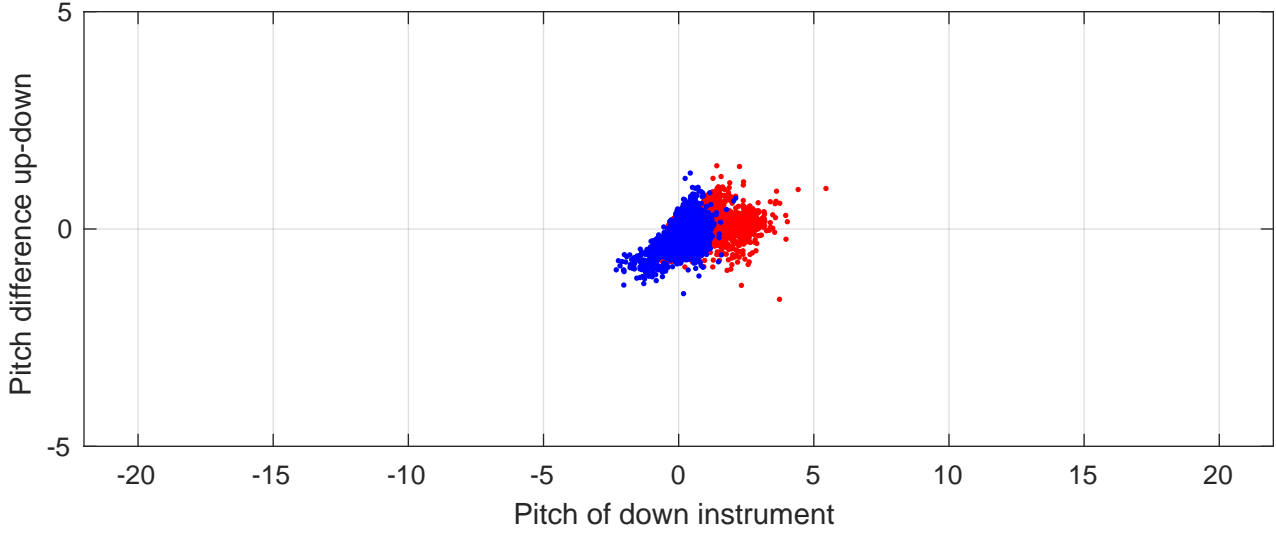

# P2E station #12802 (V8) Figure 6

Heading offset : -136.8042 (r/b: down-/upcast)

Pitch offset : -1.3117

Roll offset : -0.56437