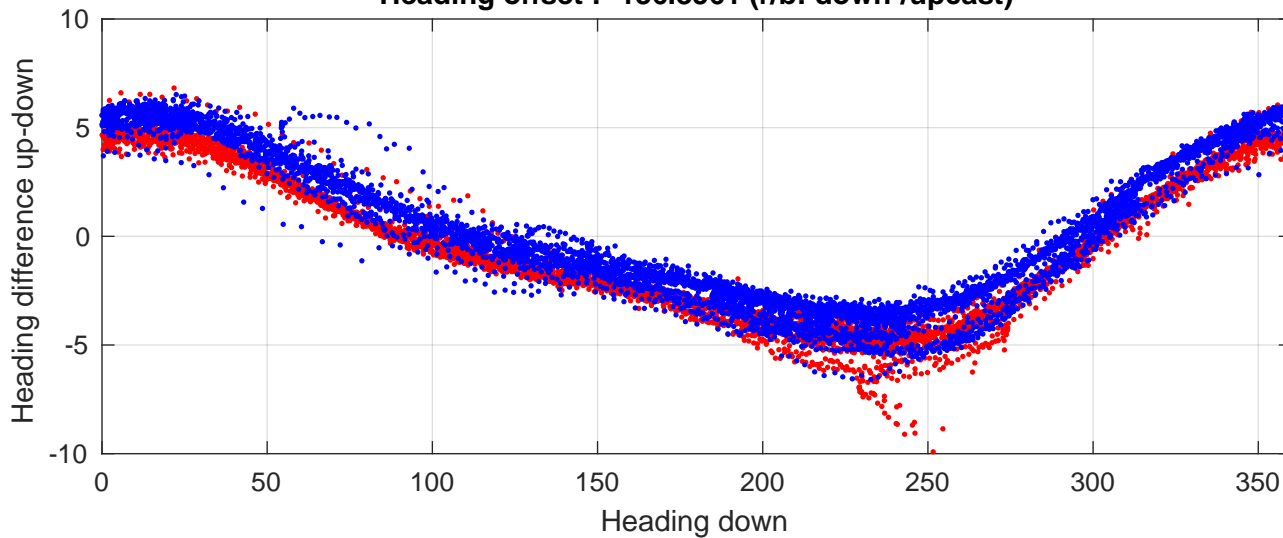

P2E station #12901 (V8) Figure 6

Heading offset : -136.8561 (r/b: down-/upcast)

Pitch offset : -1.3999

Roll offset : -0.51053