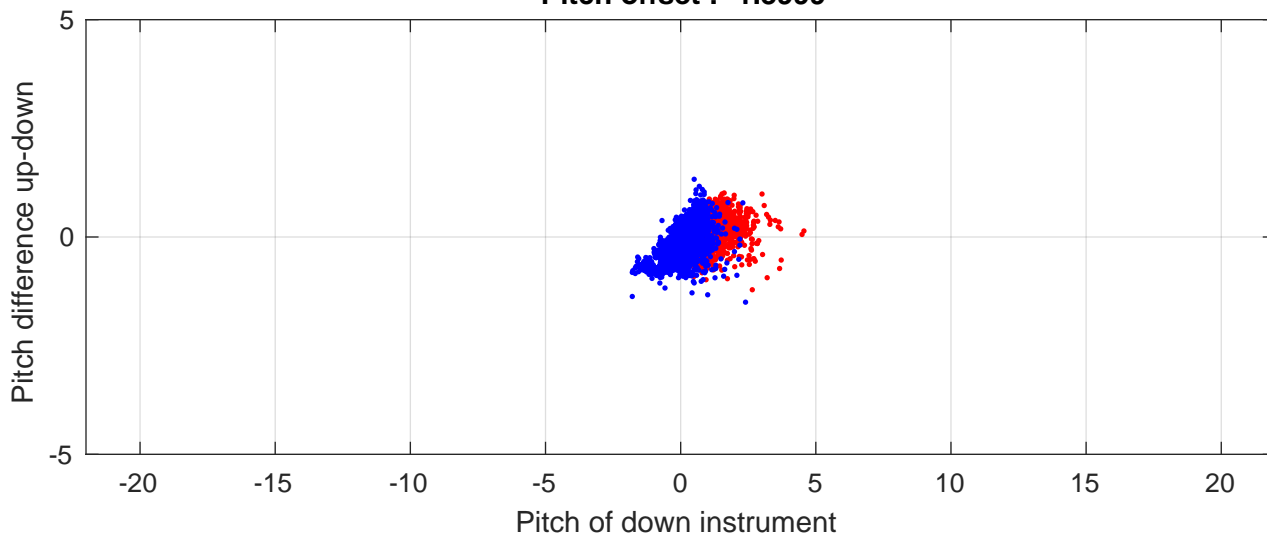

P2E station #12901 (V8) Figure 6

Heading offset : -136.8561 (r/b: down-/upcast)

Pitch offset : -1.3999

Roll offset : -0.51053