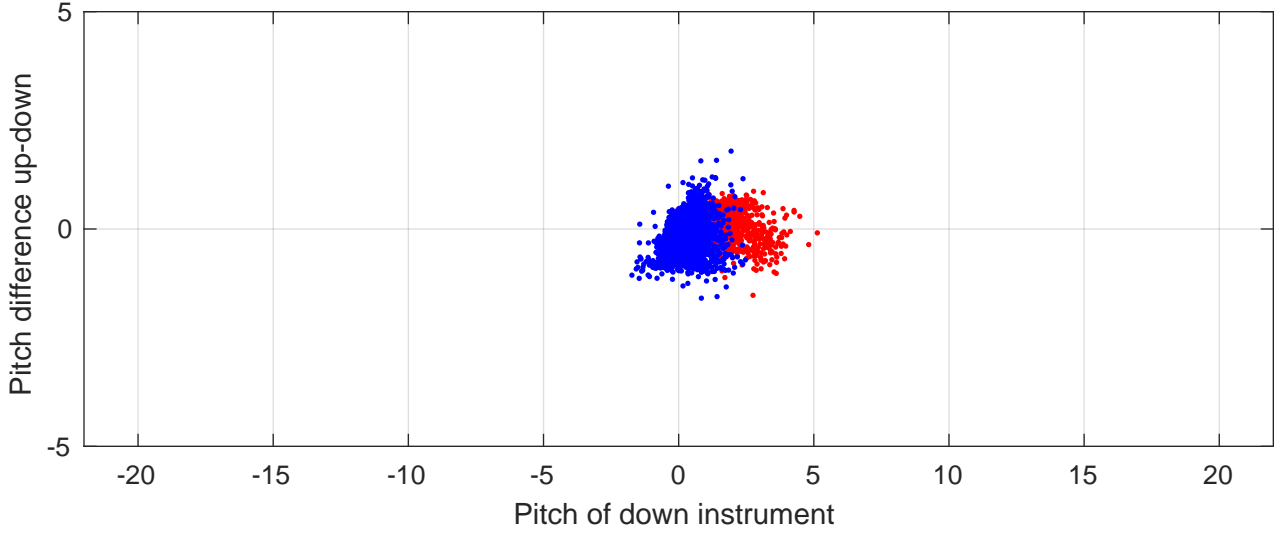

# P2E station #13001 (V8) Figure 6

Heading offset : -136.9068 (r/b: down-/upcast)

Pitch offset : -1.3725

Roll offset : -0.59978