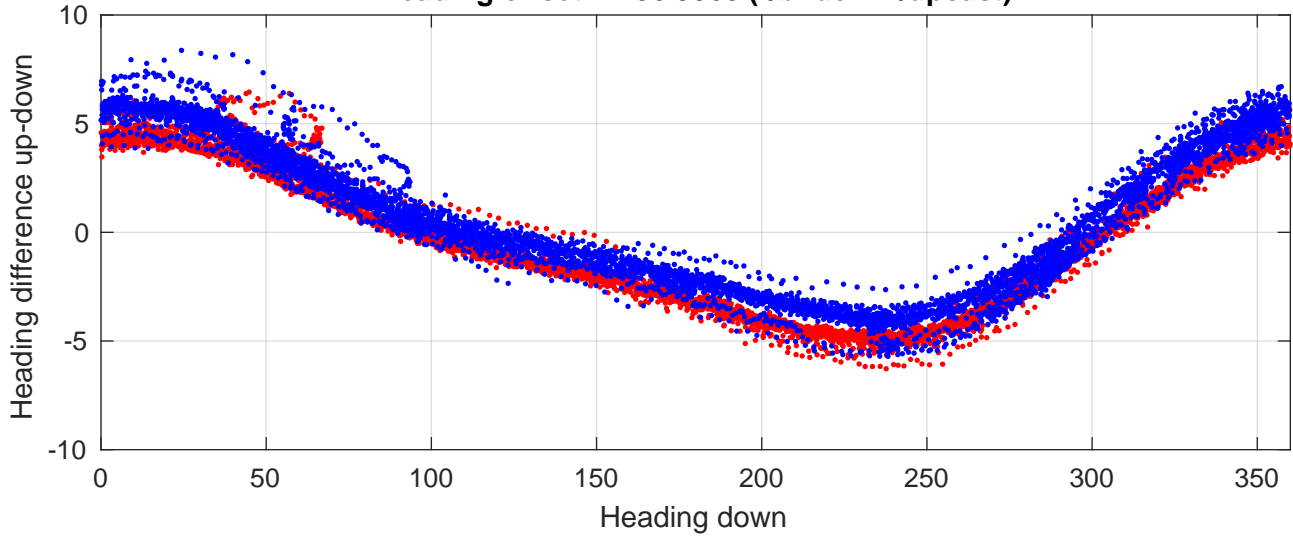

# P2E station #13001 (V8) Figure 6

Heading offset : -136.9068 (r/b: down-/upcast)

Pitch offset : -1.3725

Roll offset : -0.59978