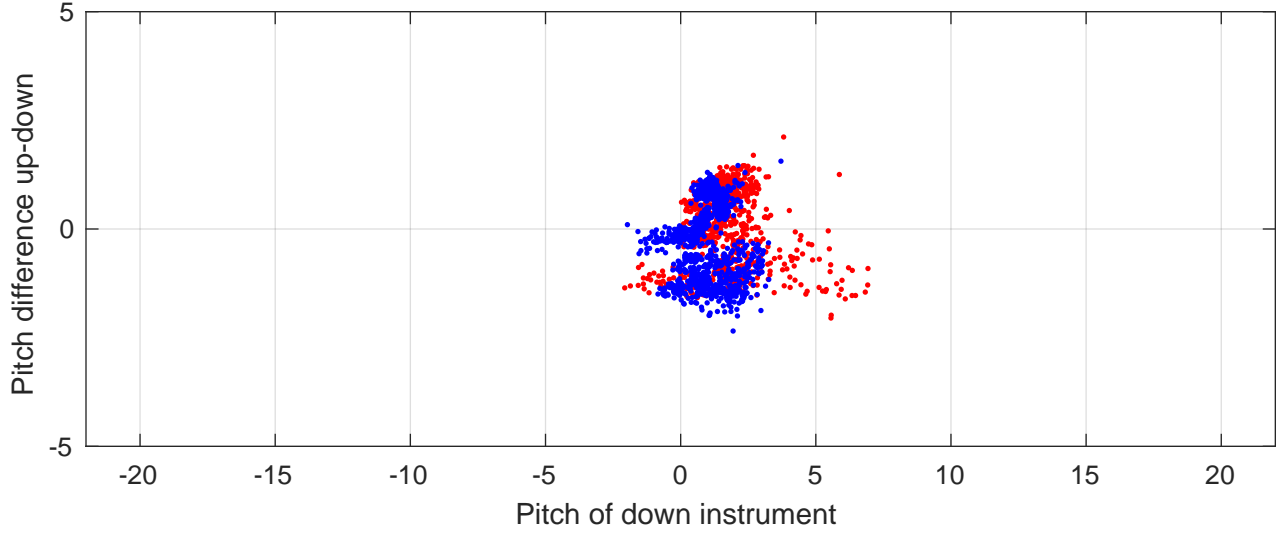

P2E station #13101 (V8) Figure 6

Heading offset : 138.1517 (r/b: down-/upcast)

Pitch offset : 0.16284

Roll offset : -0.46118