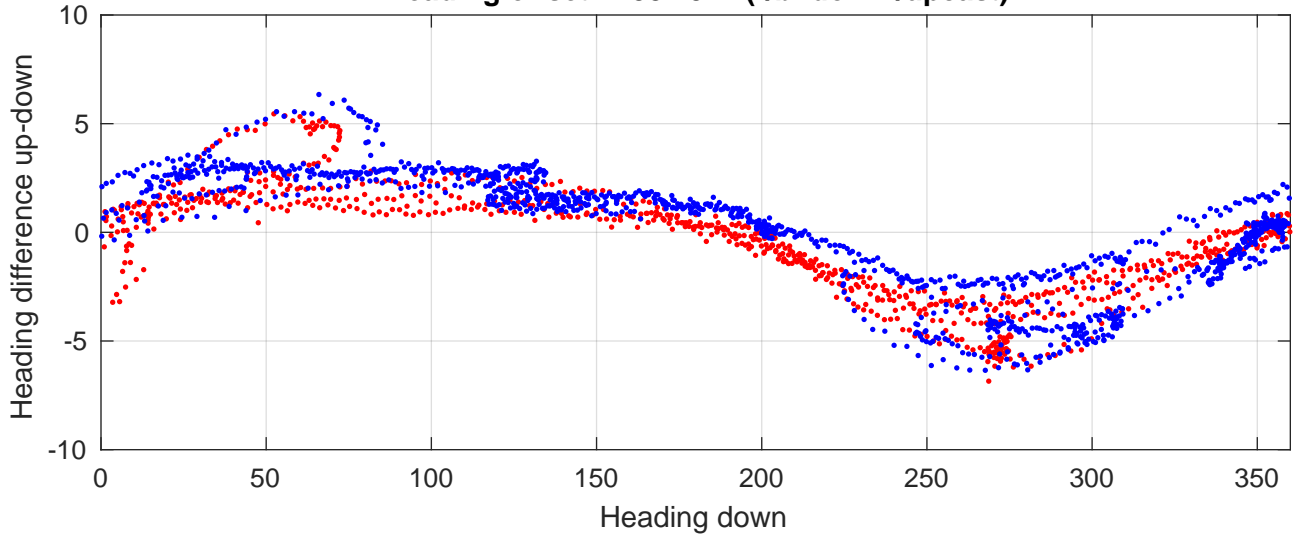

P2E station #13101 (V8) Figure 6

Heading offset : 138.1517 (r/b: down-/upcast)

Pitch offset : 0.16284

Roll offset : -0.46118