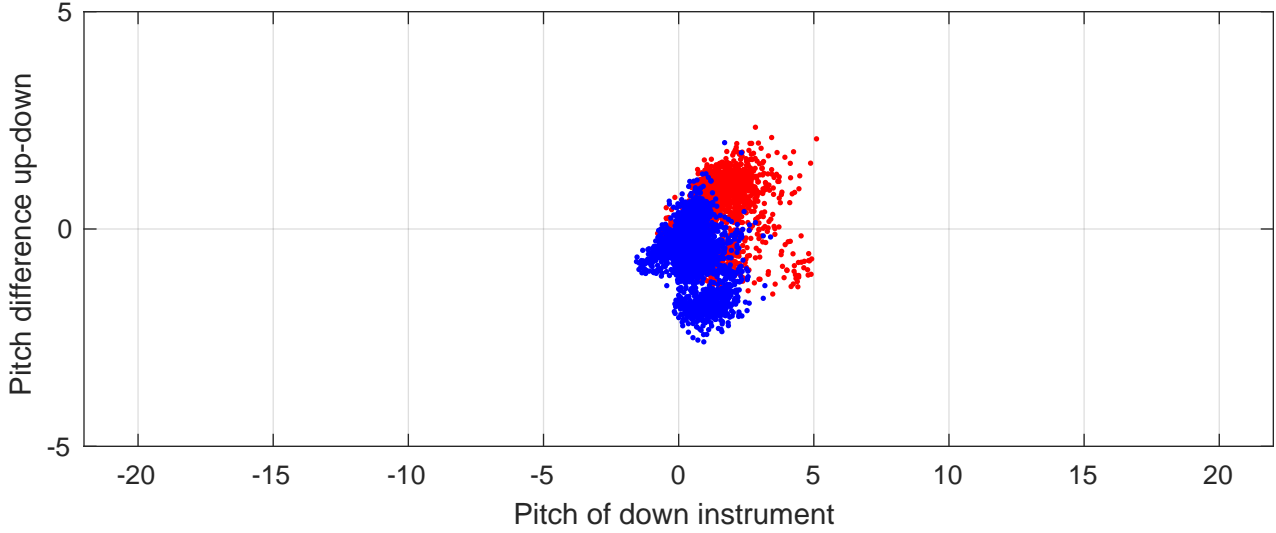

P2E station #13102 (V8) Figure 6

Heading offset : 137.75 (r/b: down/upcast)

Pitch offset : -0.0058888

Roll offset : -0.29425