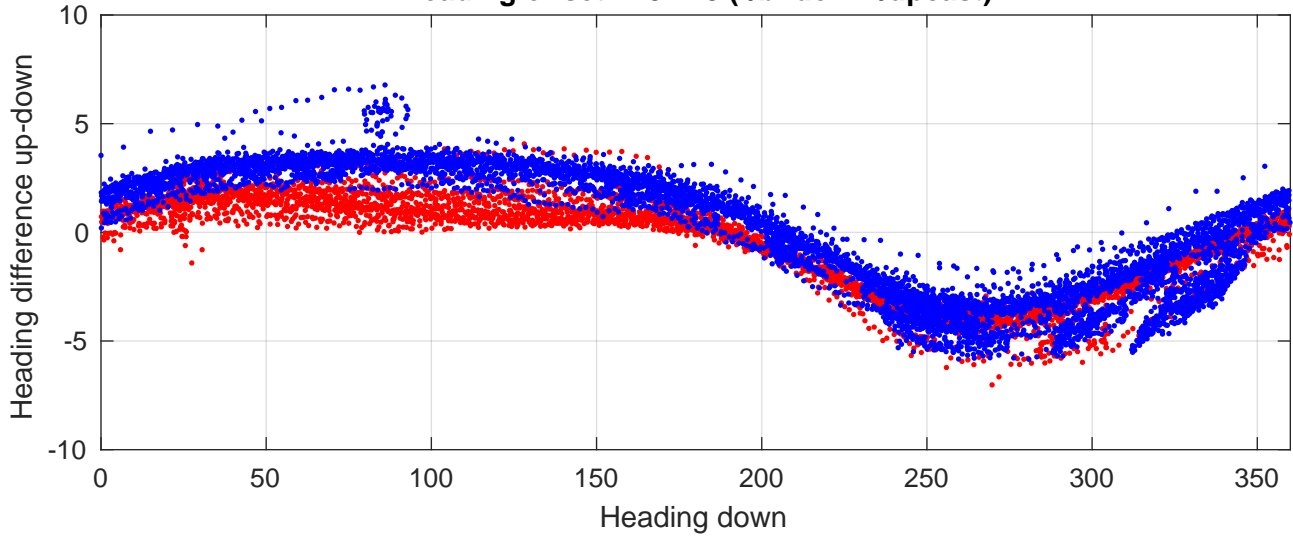

P2E station #13102 (V8) Figure 6

Heading offset : 137.75 (r/b: down/upcast)

Pitch offset : -0.0058888

Roll offset : -0.29425