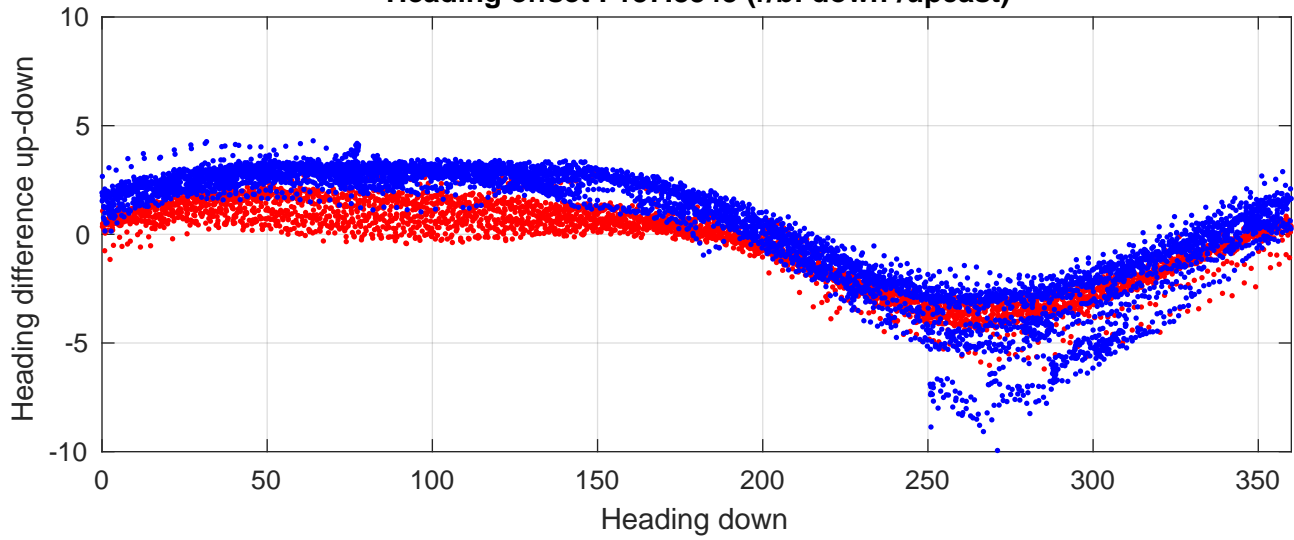

P2E station #13201 (V8) Figure 6

Heading offset : 137.8343 (r/b: down-/upcast)

Pitch offset : -0.12839

Roll offset : -0.39943