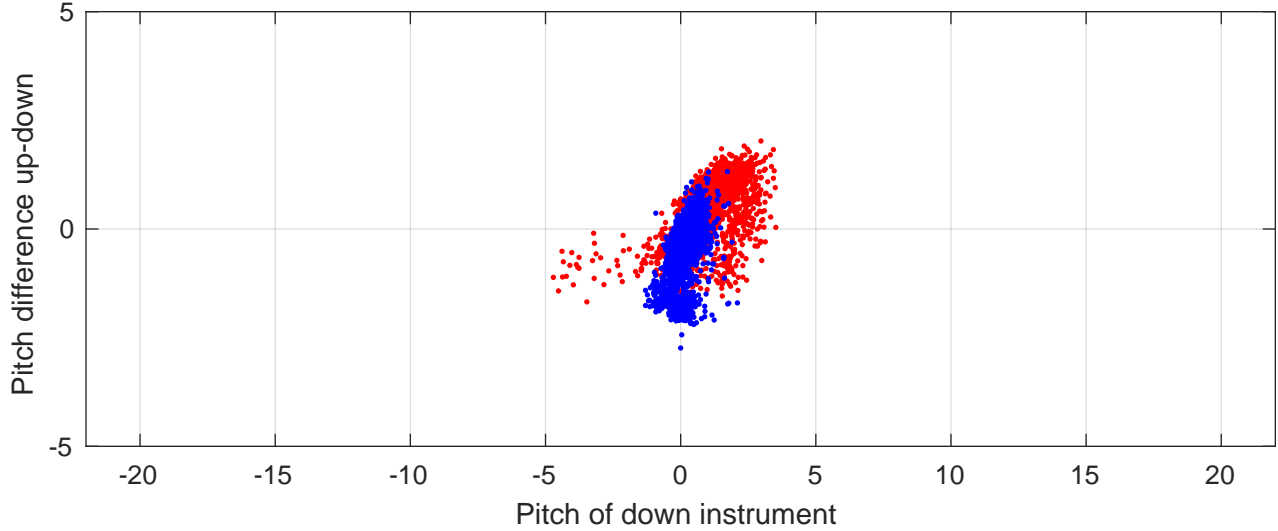

P2E station #13201 (V8) Figure 6

Heading offset : 137.8343 (r/b: down-/upcast)

Pitch offset : -0.12839

Roll offset : -0.39943