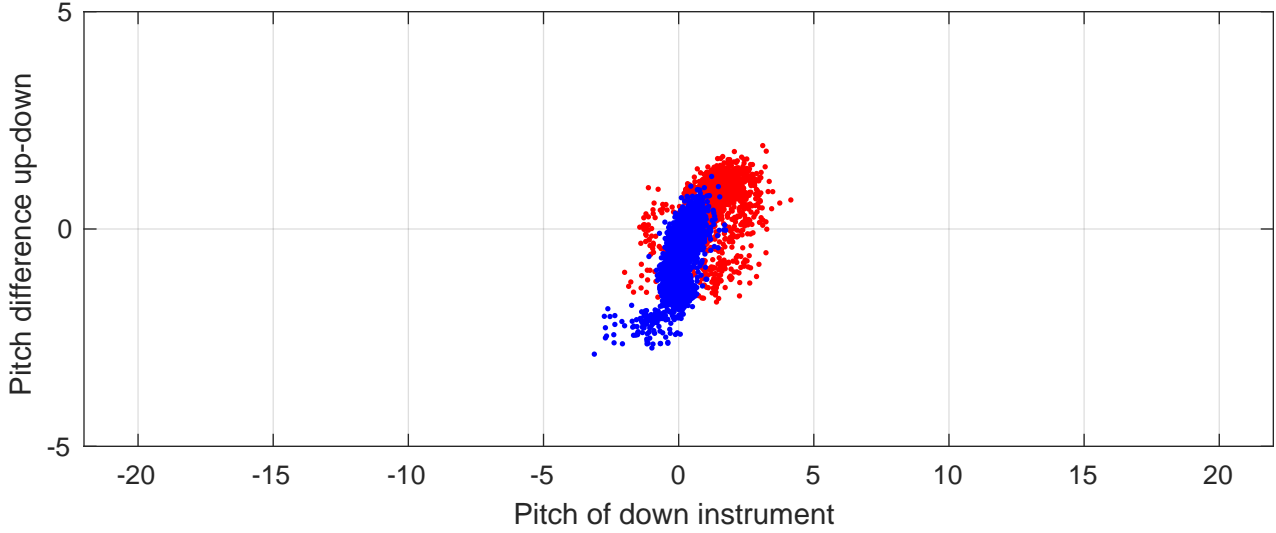

P2E station #13301 (V8) Figure 6

Heading offset : 137.7493 (r/b: down-/upcast)

Pitch offset : -0.21936

Roll offset : -0.39419