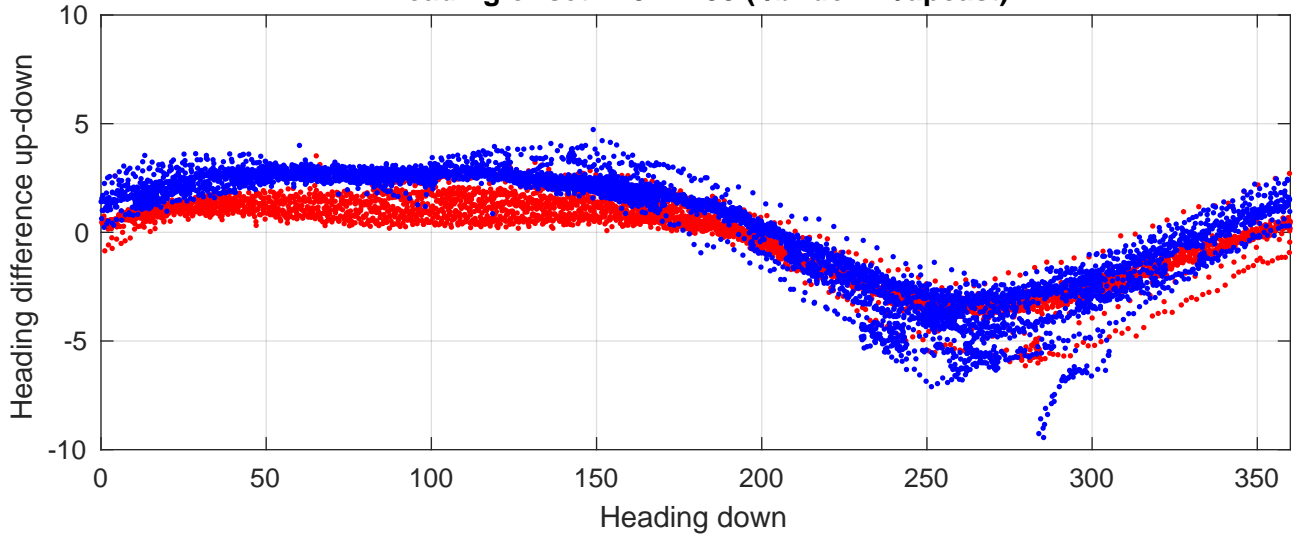

P2E station #13301 (V8) Figure 6

Heading offset : 137.7493 (r/b: down-/upcast)

Pitch offset : -0.21936

Roll offset : -0.39419