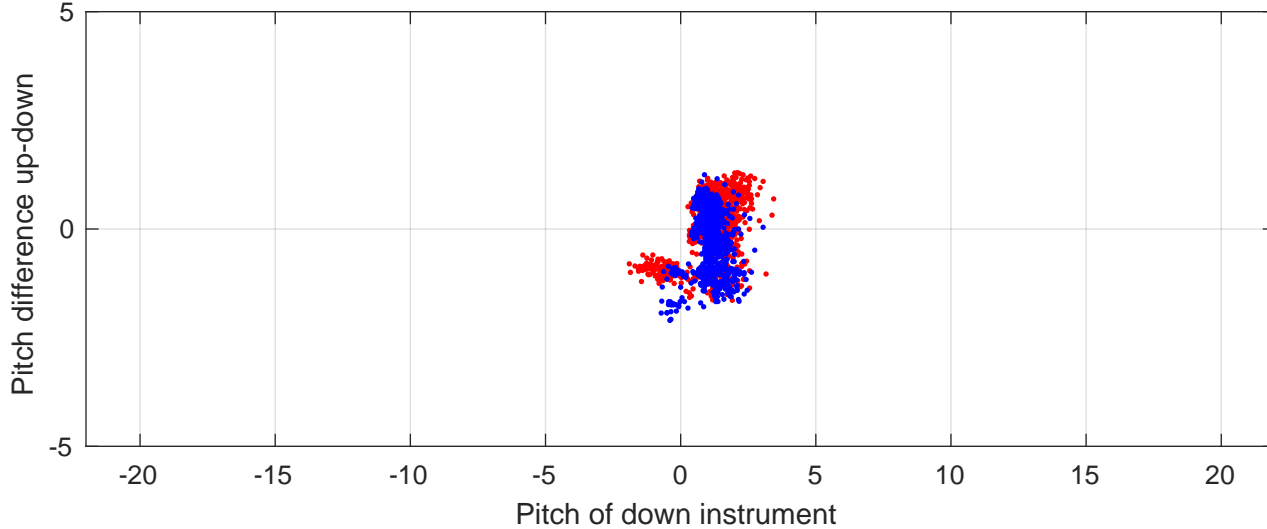

P2E station #13401 (V8) Figure 6

Heading offset : 137.9597 (r/b: down-/upcast)

Pitch offset : 0.21283

Roll offset : -0.55642