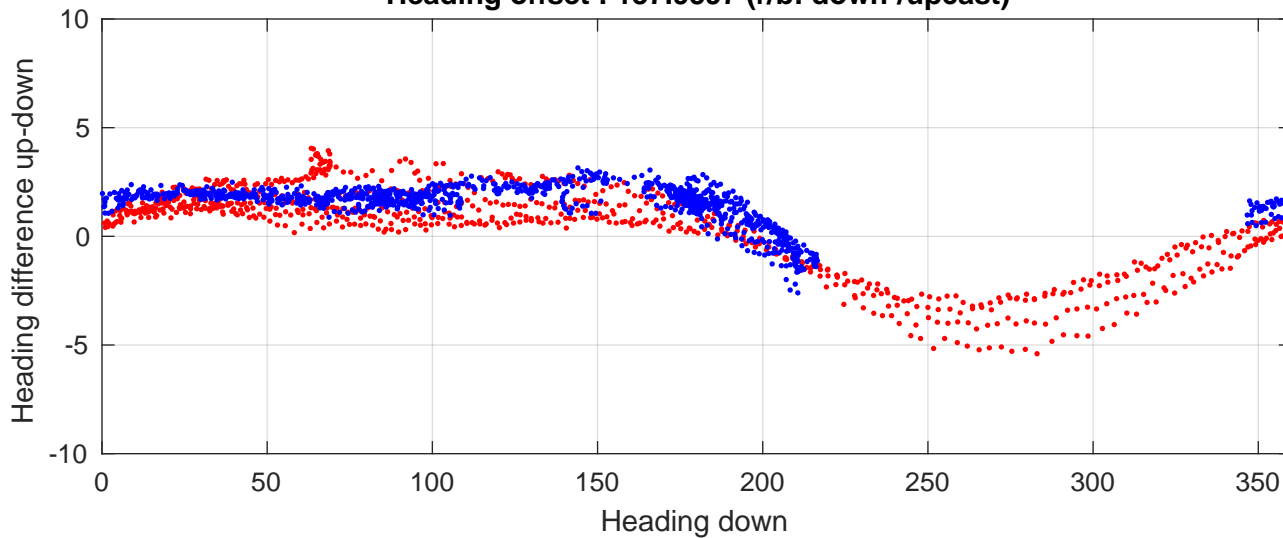

P2E station #13401 (V8) Figure 6

Heading offset : 137.9597 (r/b: down-/upcast)

Pitch offset : 0.21283

Roll offset : -0.55642