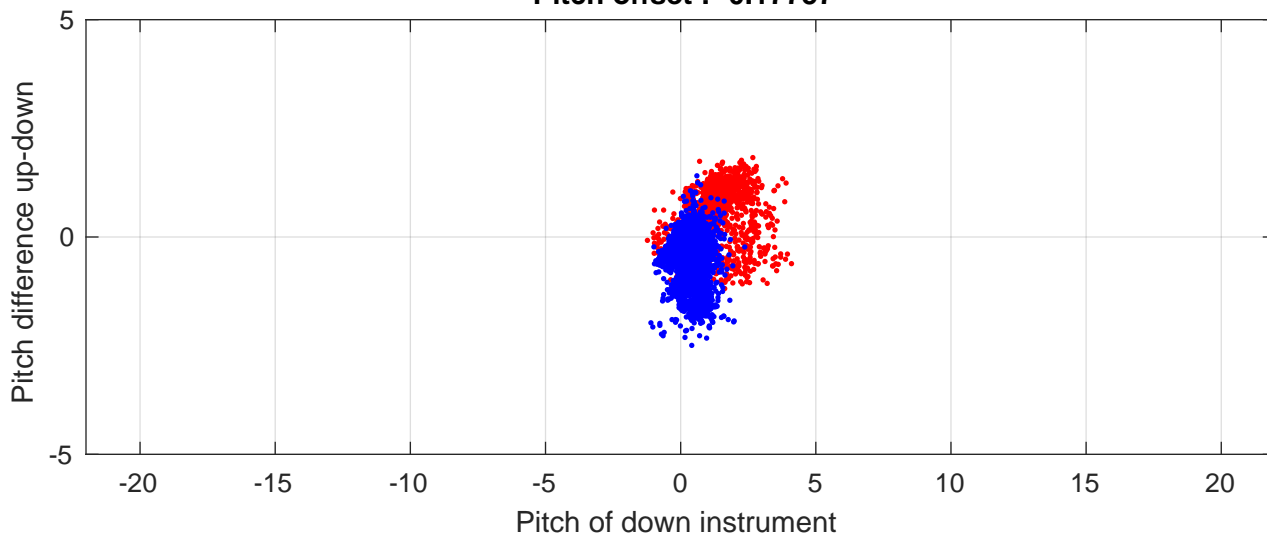

P2E station #13402 (V8) Figure 6

Heading offset : 137.7652 (r/b: down-/upcast)

Pitch offset : -0.17757

Roll offset : -0.41023