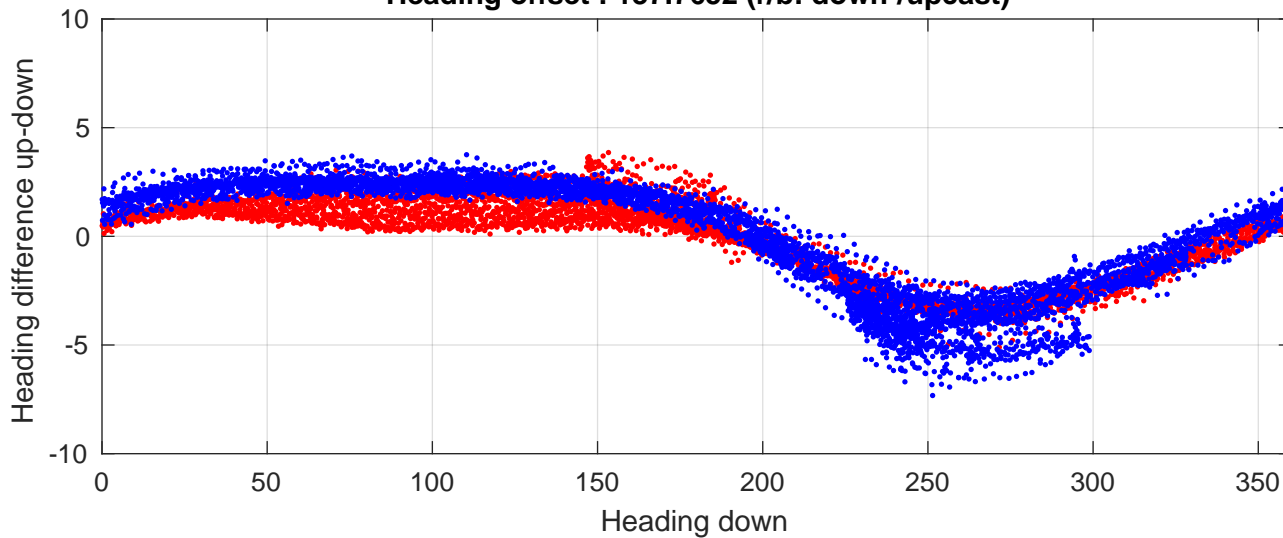

P2E station #13402 (V8) Figure 6

Heading offset : 137.7652 (r/b: down-/upcast)

Pitch offset : -0.17757

Roll offset : -0.41023