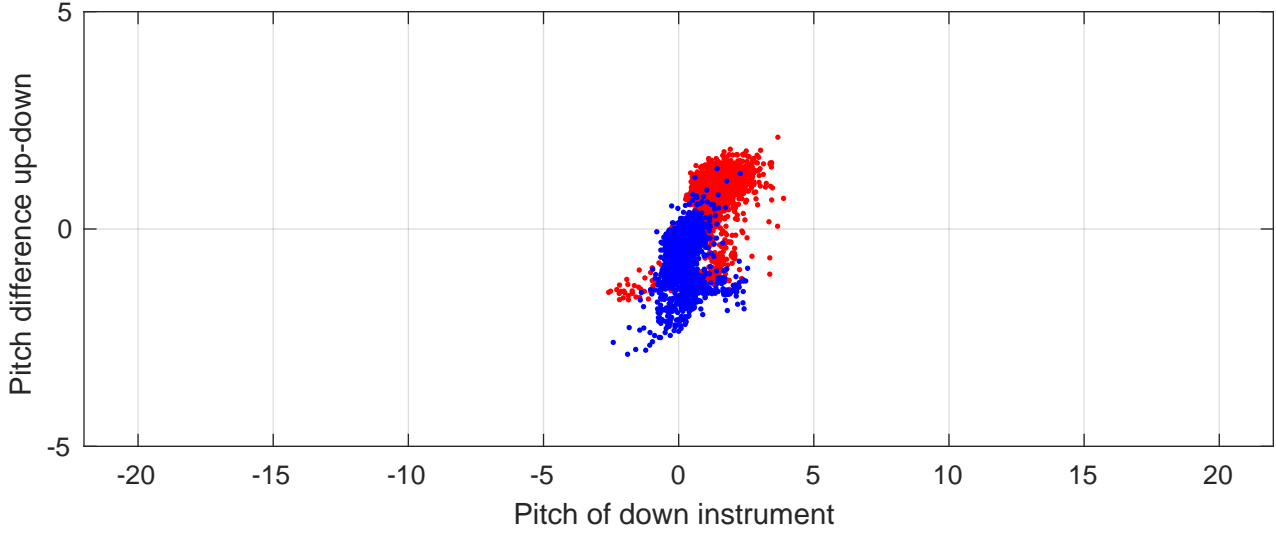

P2E station #13501 (V8) Figure 6

Heading offset : 137.6952 (r/b: down-/upcast)

Pitch offset : -0.25498

Roll offset : -0.42275