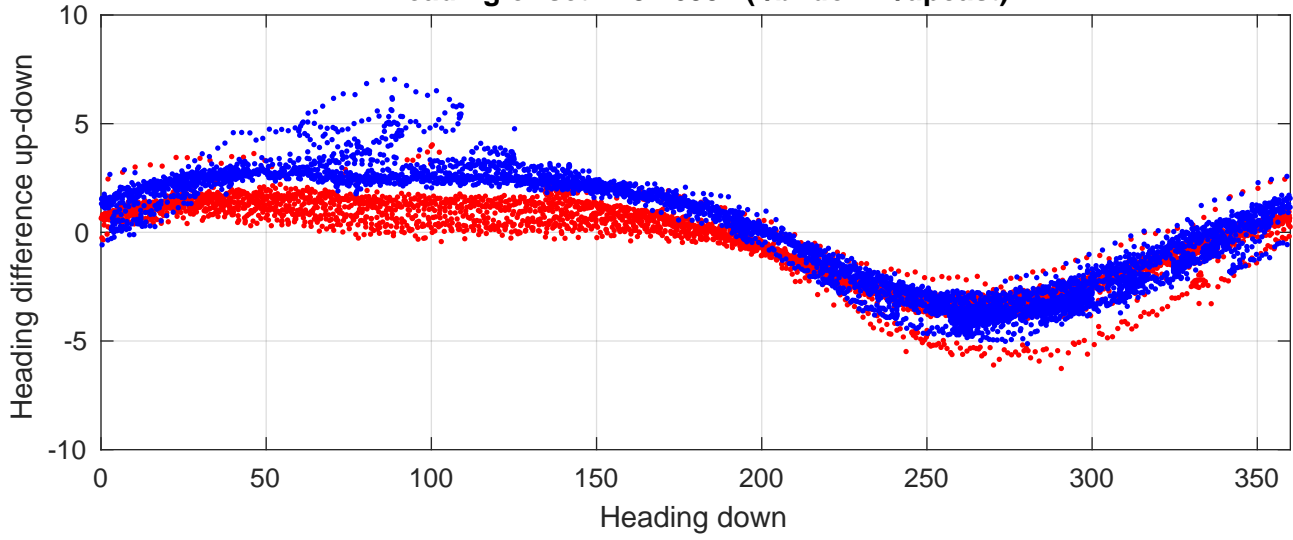

P2E station #13501 (V8) Figure 6

Heading offset : 137.6952 (r/b: down-/upcast)

Pitch offset : -0.25498

Roll offset : -0.42275