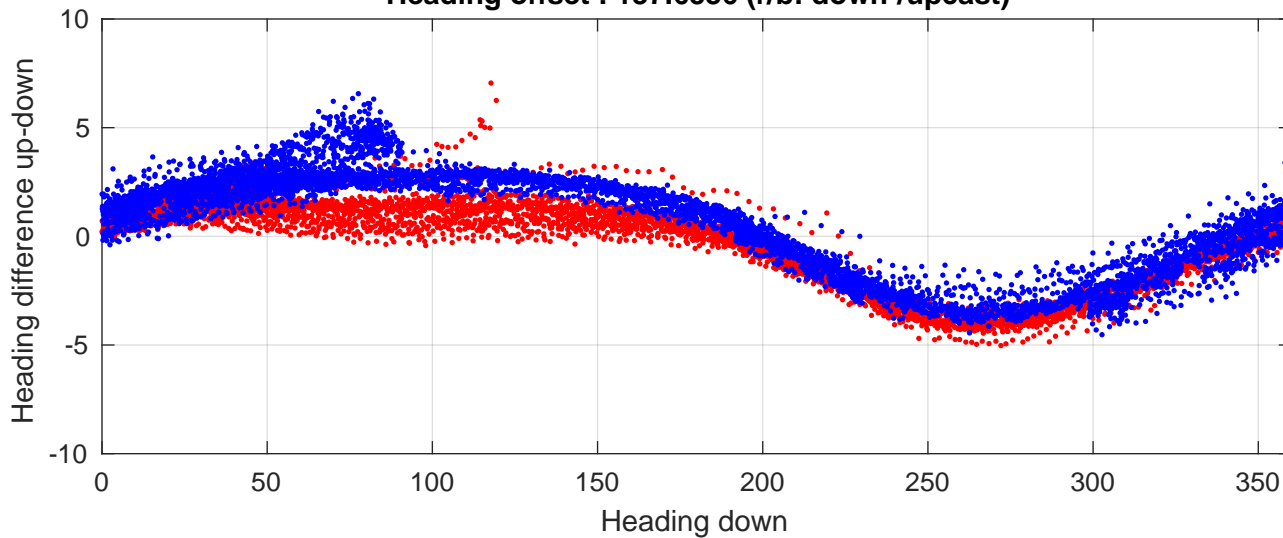

P2E station #13601 (V8) Figure 6

Heading offset : 137.6536 (r/b: down-/upcast)

Pitch offset : -0.28868

Roll offset : -0.50476