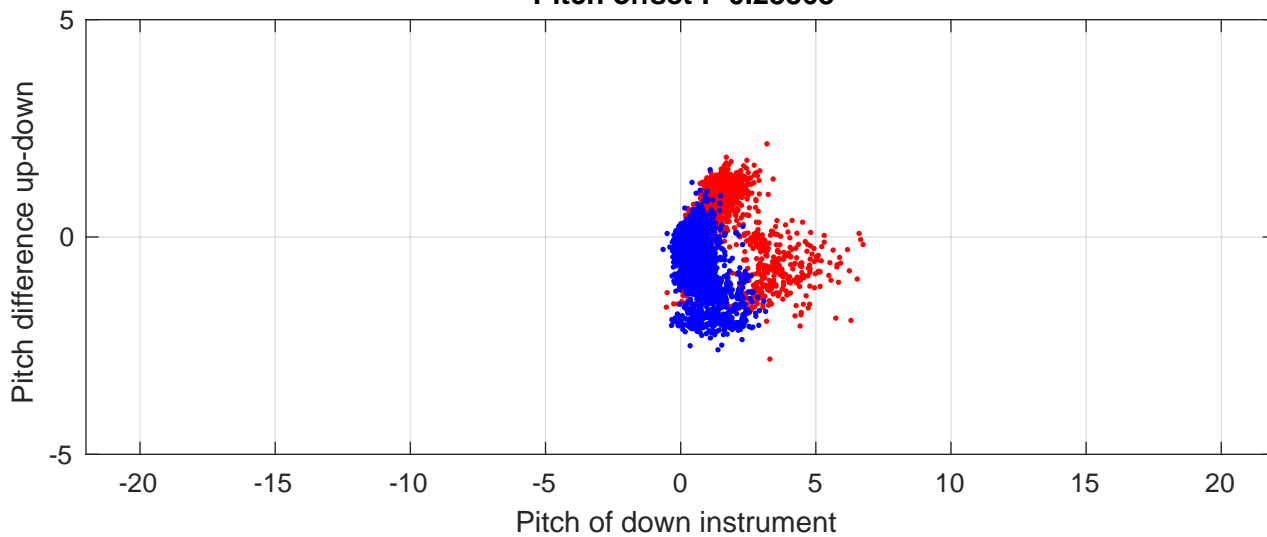

P2E station #13601 (V8) Figure 6

Heading offset : 137.6536 (r/b: down-/upcast)

Pitch offset : -0.28868

Roll offset : -0.50476