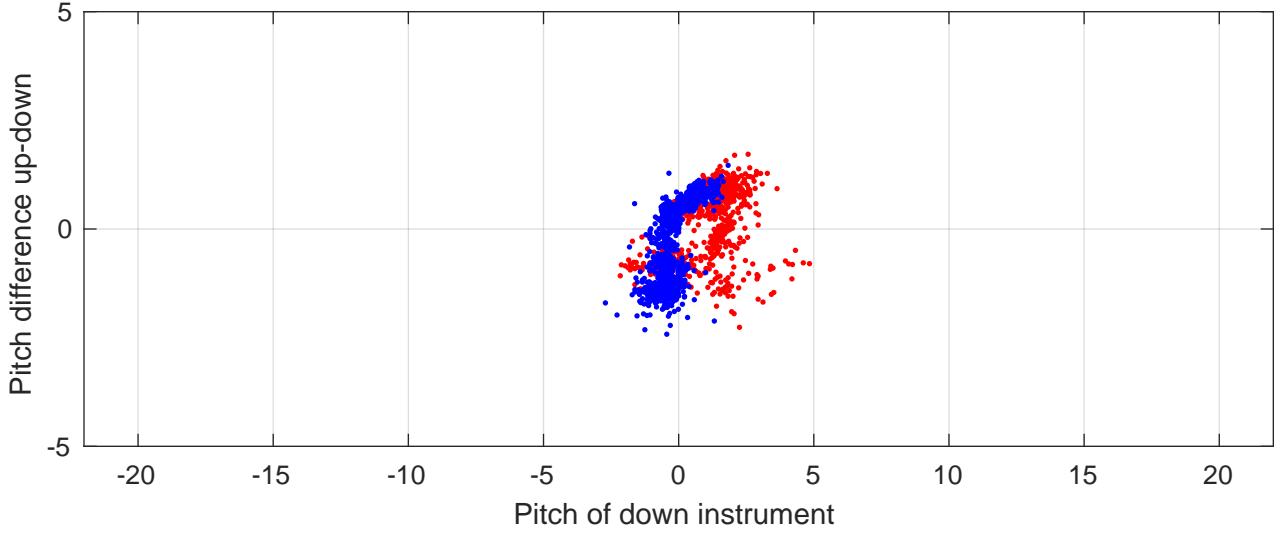

P2E station #13701 (V8) Figure 6

Heading offset : 138.1733 (r/b: down-/upcast)

Pitch offset : -0.056137

Roll offset : -0.69889