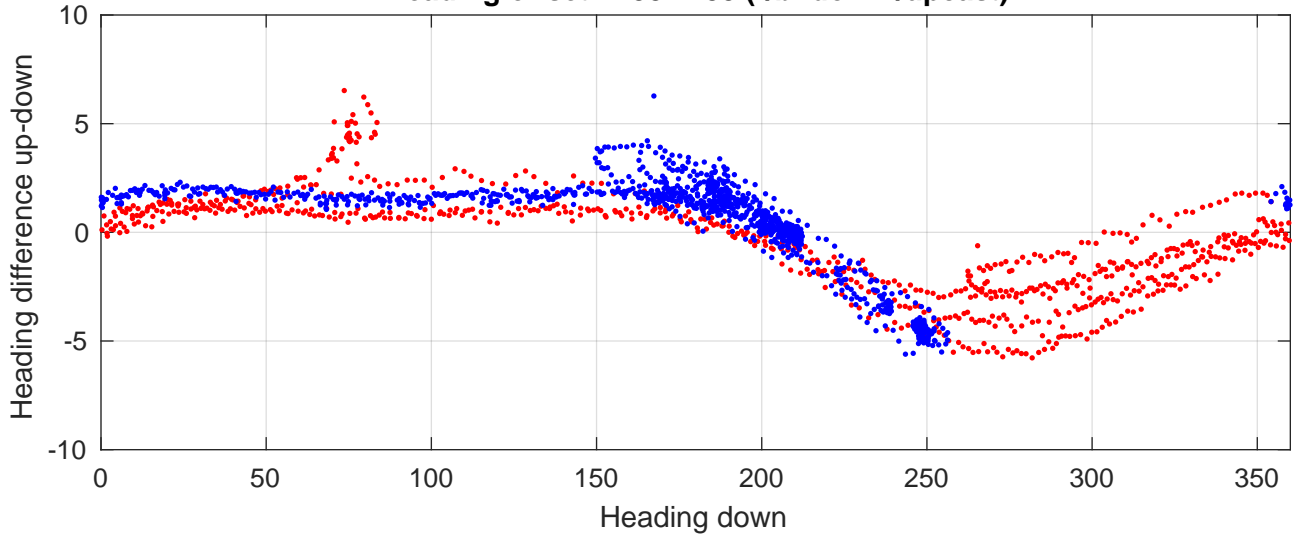

P2E station #13701 (V8) Figure 6

Heading offset : 138.1733 (r/b: down-/upcast)

Pitch offset : -0.056137

Roll offset : -0.69889