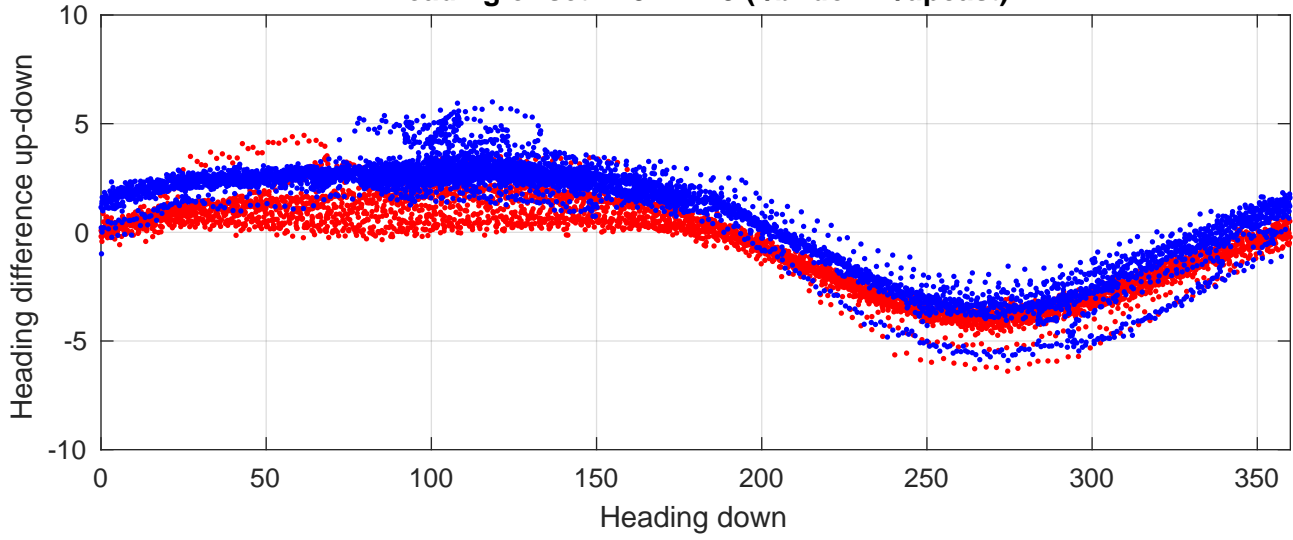

P2E station #13702 (V8) Figure 6

Heading offset : 137.7219 (r/b: down-/upcast)

Pitch offset : -0.3082

Roll offset : -0.26009