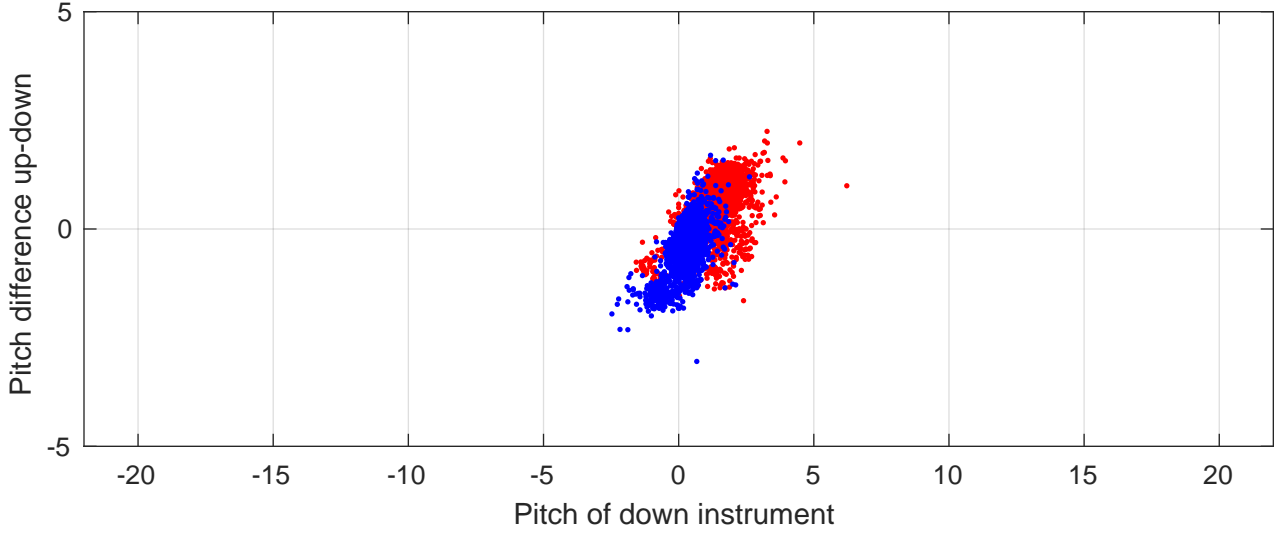

P2E station #13702 (V8) Figure 6

Heading offset : 137.7219 (r/b: down-/upcast)

Pitch offset : -0.3082

Roll offset : -0.26009