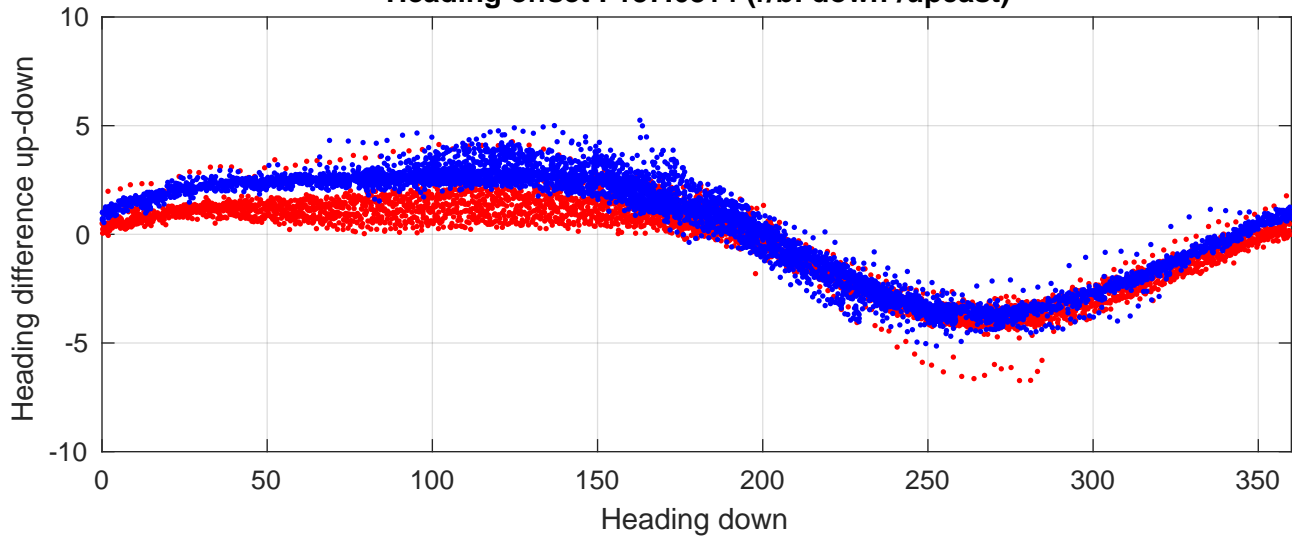

# P2E station #13801 (V8) Figure 6

Heading offset : 137.6814 (r/b: down-/upcast)

Pitch offset : -0.31171

Roll offset : -0.4374