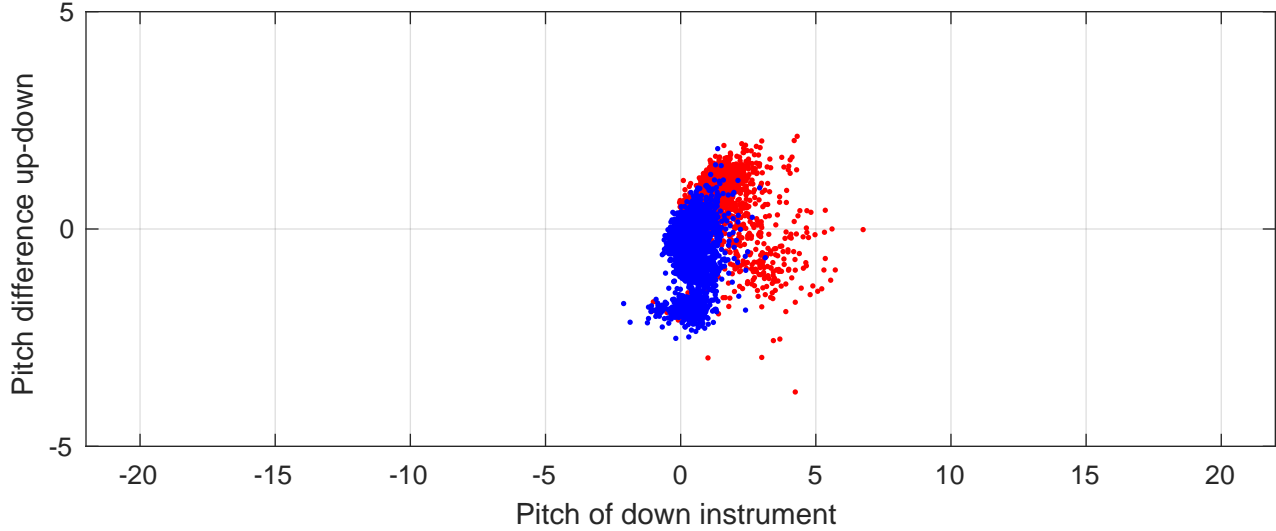

# P2E station #13801 (V8) Figure 6

Heading offset : 137.6814 (r/b: down-/upcast)

Pitch offset : -0.31171

Roll offset : -0.4374