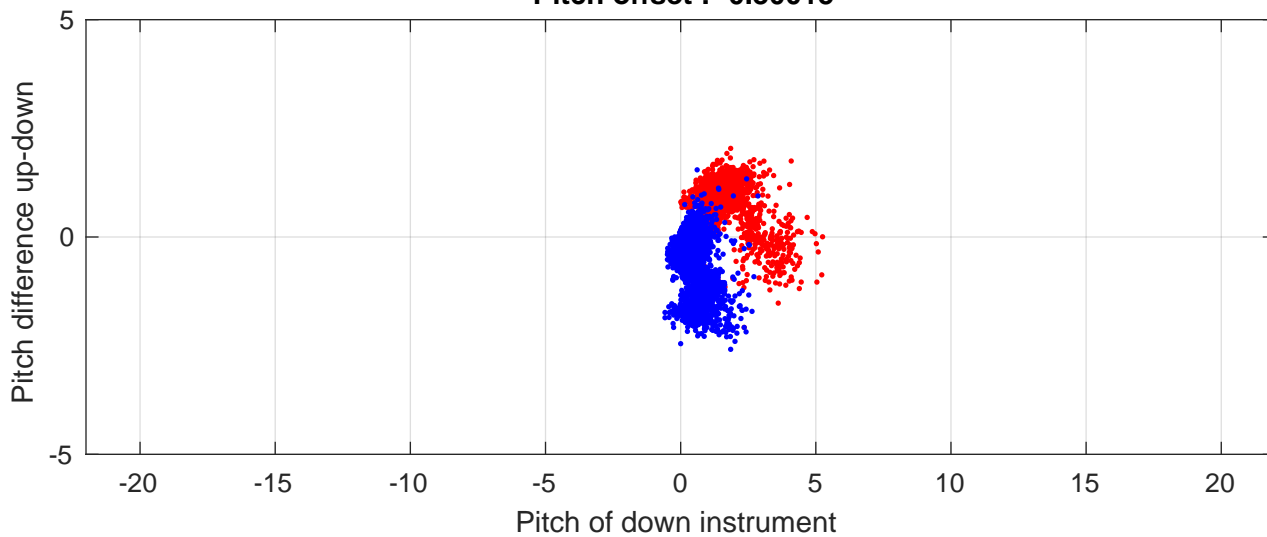

P2E station #13901 (V8) Figure 6

Heading offset : 137.5791 (r/b: down-/upcast)

Pitch offset : -0.30015

Roll offset : -0.40962