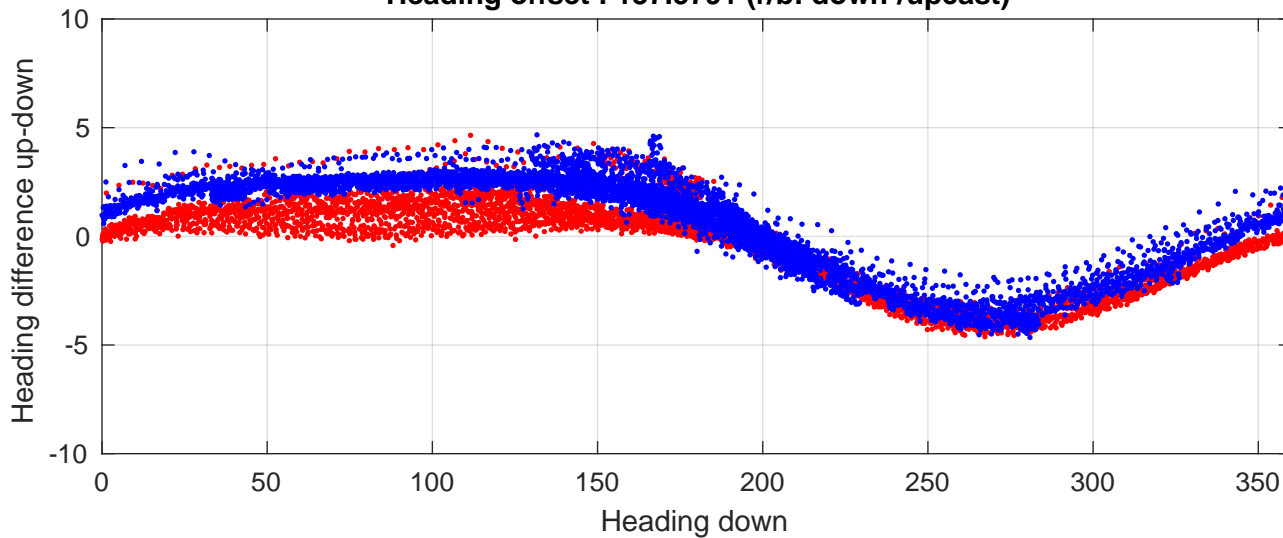

P2E station #13901 (V8) Figure 6

Heading offset : 137.5791 (r/b: down-/upcast)

Pitch offset : -0.30015

Roll offset : -0.40962