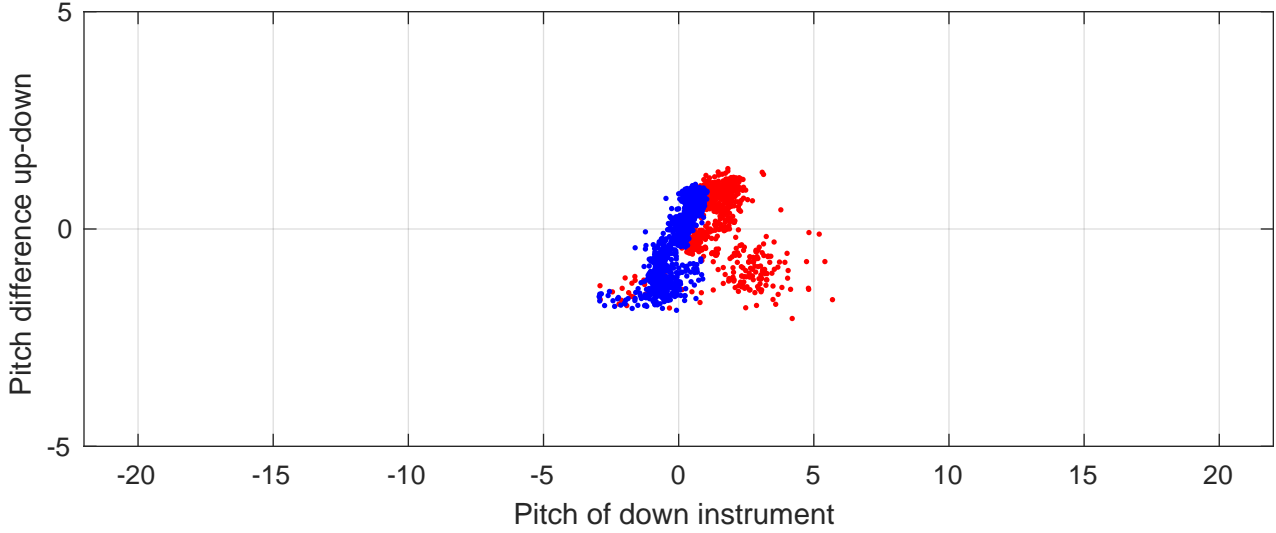

P2E station #14001 (V8) Figure 6

Heading offset : 138.1904 (r/b: down/upcast)

Pitch offset : -0.0073453

Roll offset : -0.62927