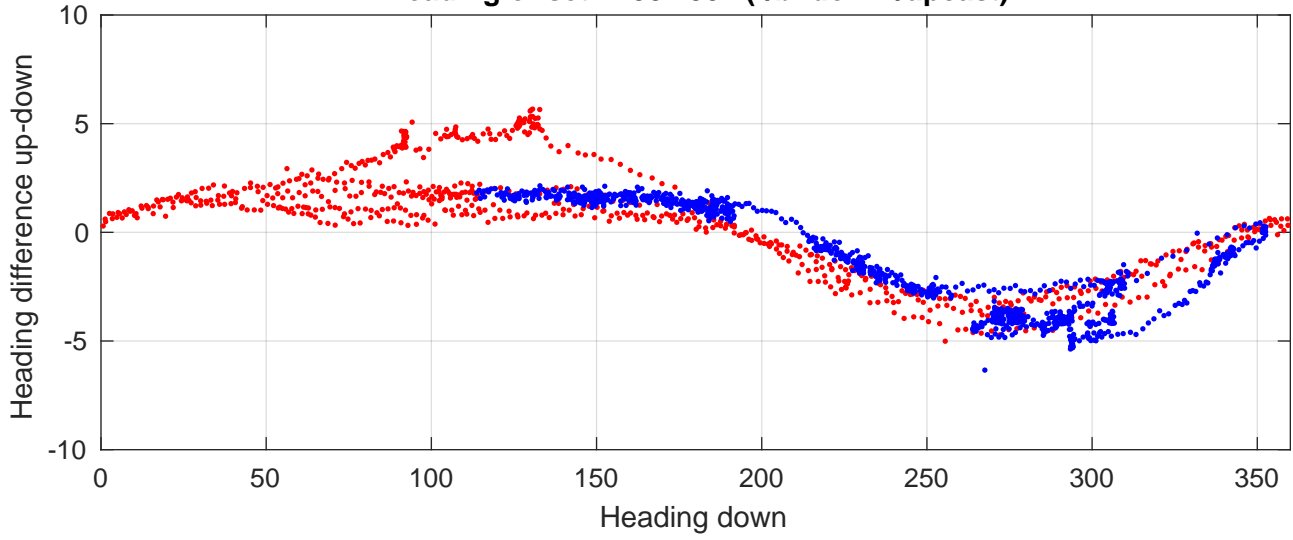

P2E station #14001 (V8) Figure 6

Heading offset : 138.1904 (r/b: down/upcast)

Pitch offset : -0.0073453

Roll offset : -0.62927