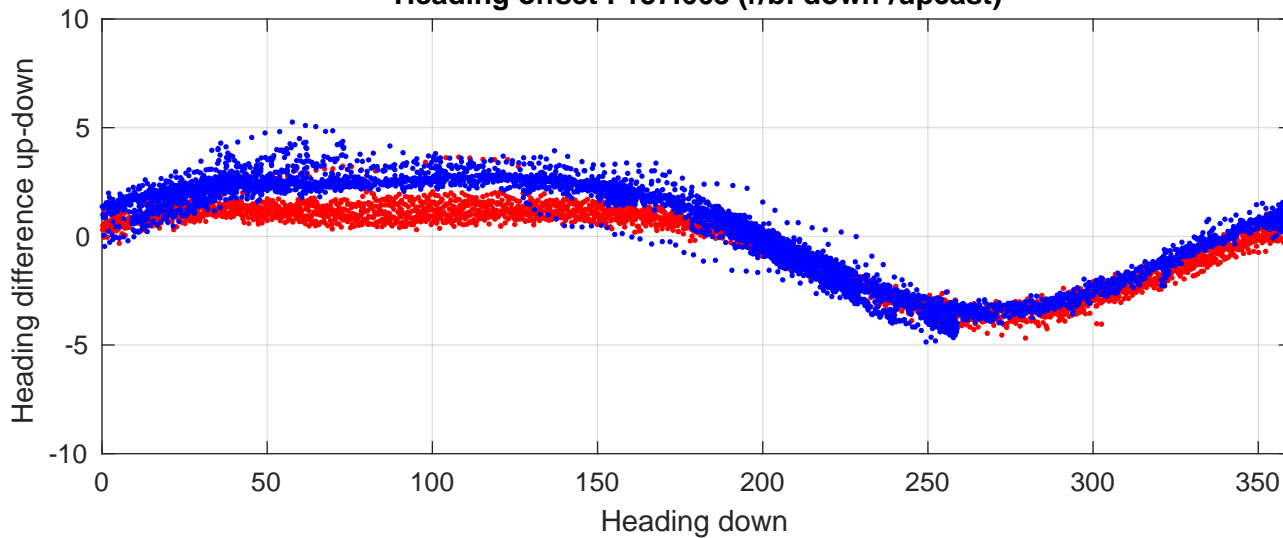

# P2E station #14101 (V8) Figure 6

Heading offset : 137.668 (r/b: down-/upcast)

Pitch offset : -0.27543

Roll offset : -0.39091