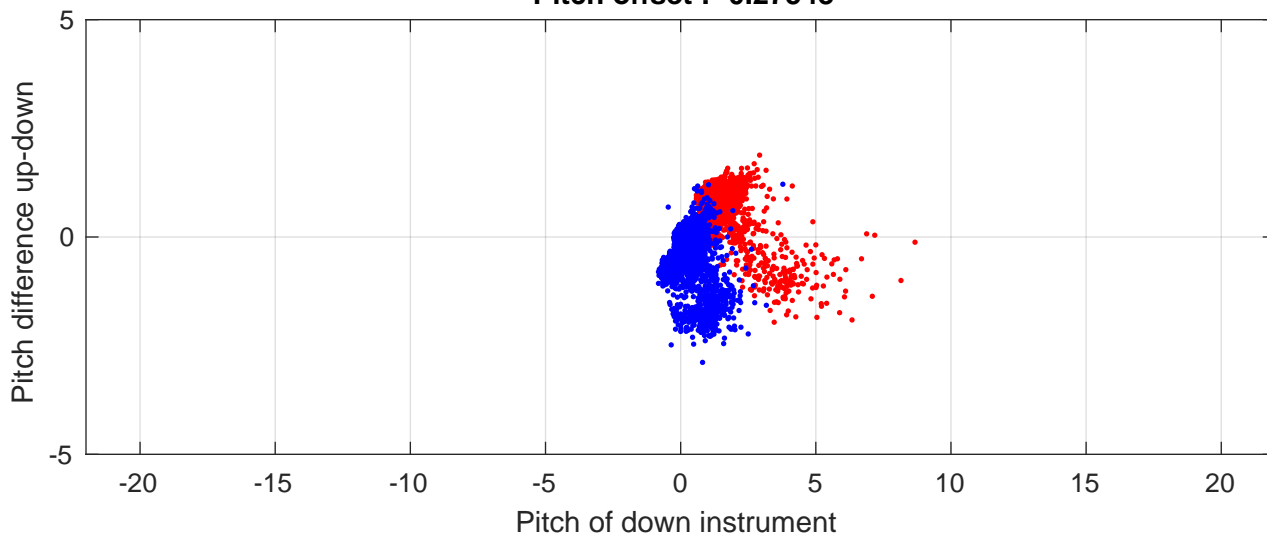

# P2E station #14101 (V8) Figure 6

Heading offset : 137.668 (r/b: down-/upcast)

Pitch offset : -0.27543

Roll offset : -0.39091