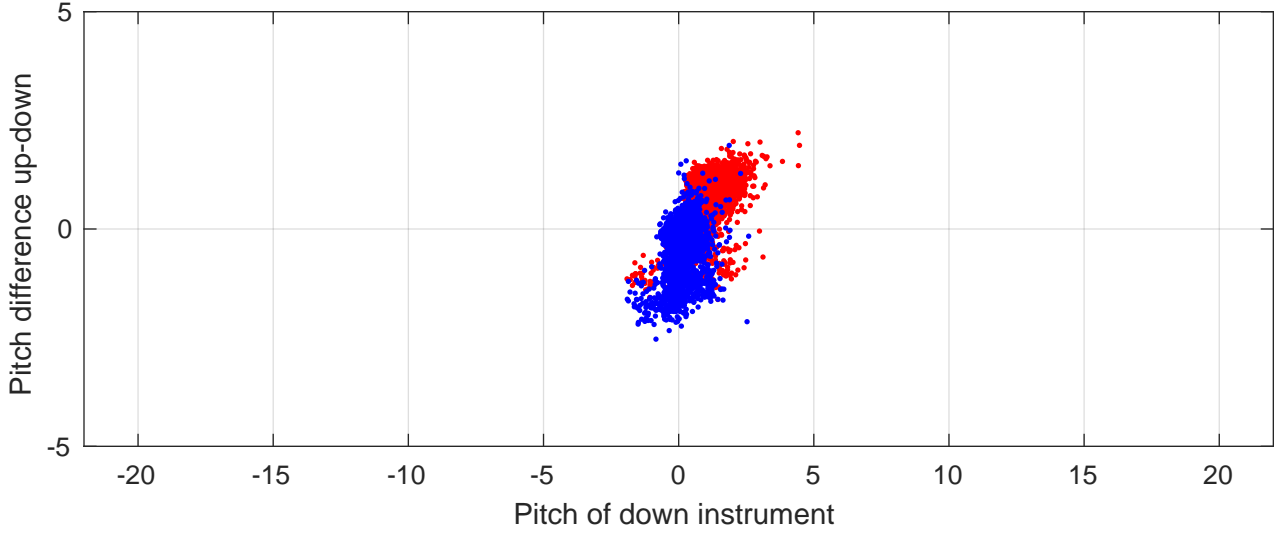

# P2E station #14201 (V8) Figure 6

Heading offset : 137.6702 (r/b: down-/upcast)

Pitch offset : -0.41313

Roll offset : -0.36506