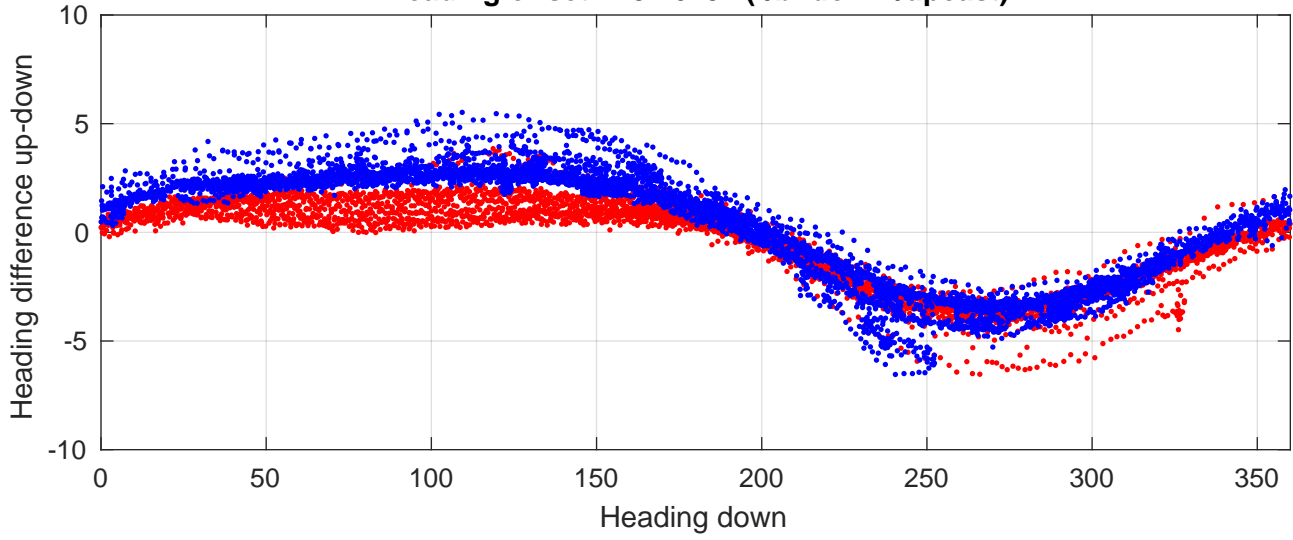

# P2E station #14201 (V8) Figure 6

Heading offset : 137.6702 (r/b: down-/upcast)

Pitch offset : -0.41313

Roll offset : -0.36506