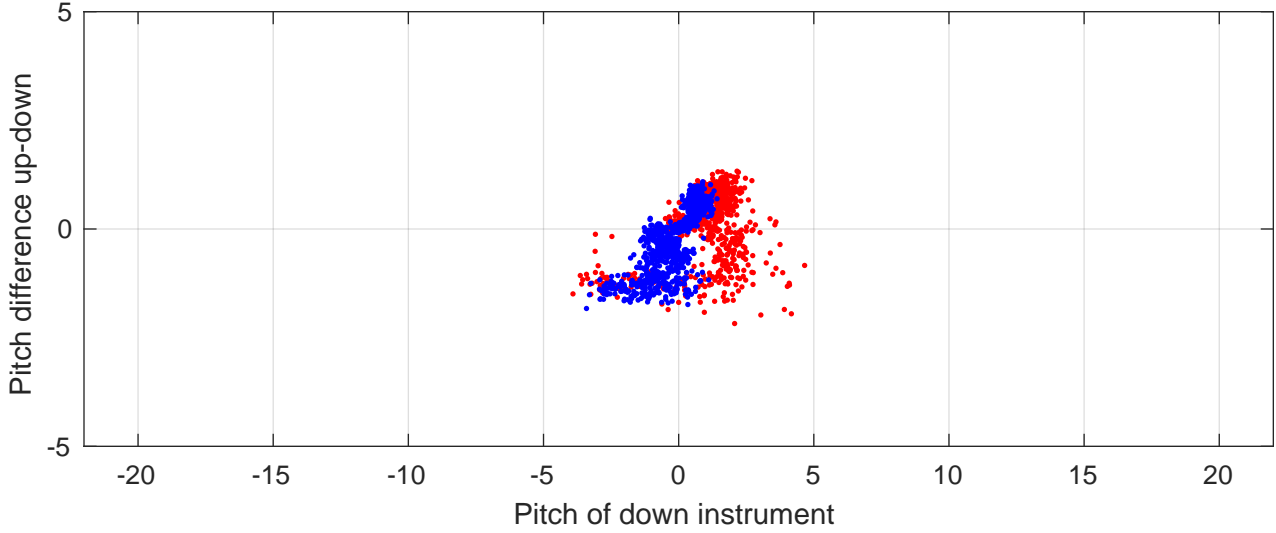

# P2E station #14301 (V8) Figure 6

Heading offset : 137.8778 (r/b: down-/upcast)

Pitch offset : 0.064851

Roll offset : -0.58484