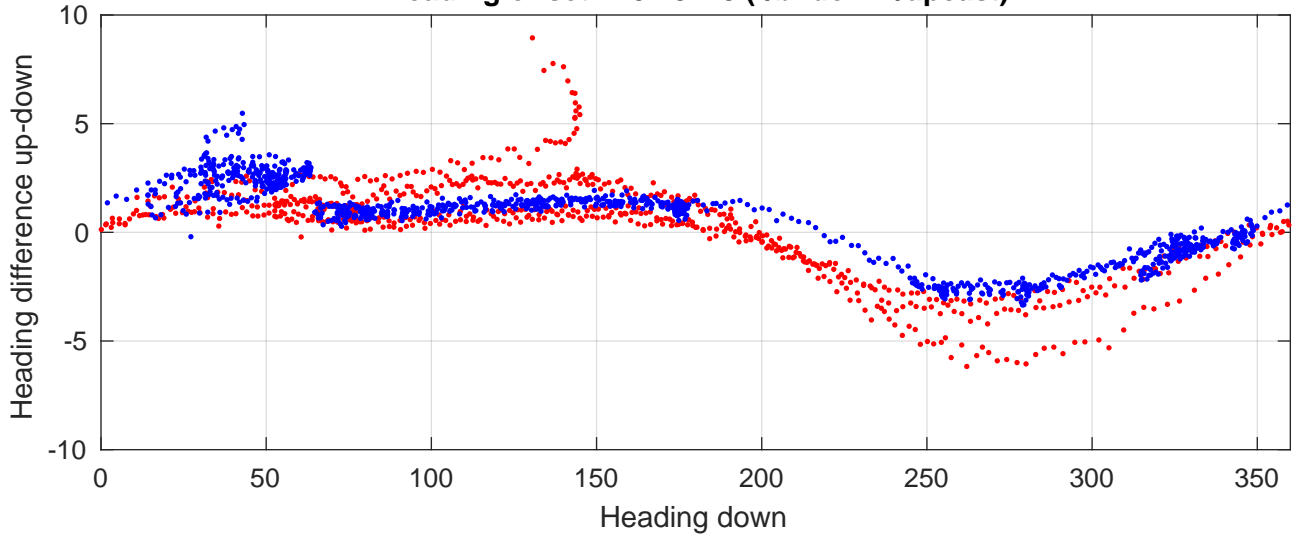

# P2E station #14301 (V8) Figure 6

Heading offset : 137.8778 (r/b: down-/upcast)

Pitch offset : 0.064851

Roll offset : -0.58484