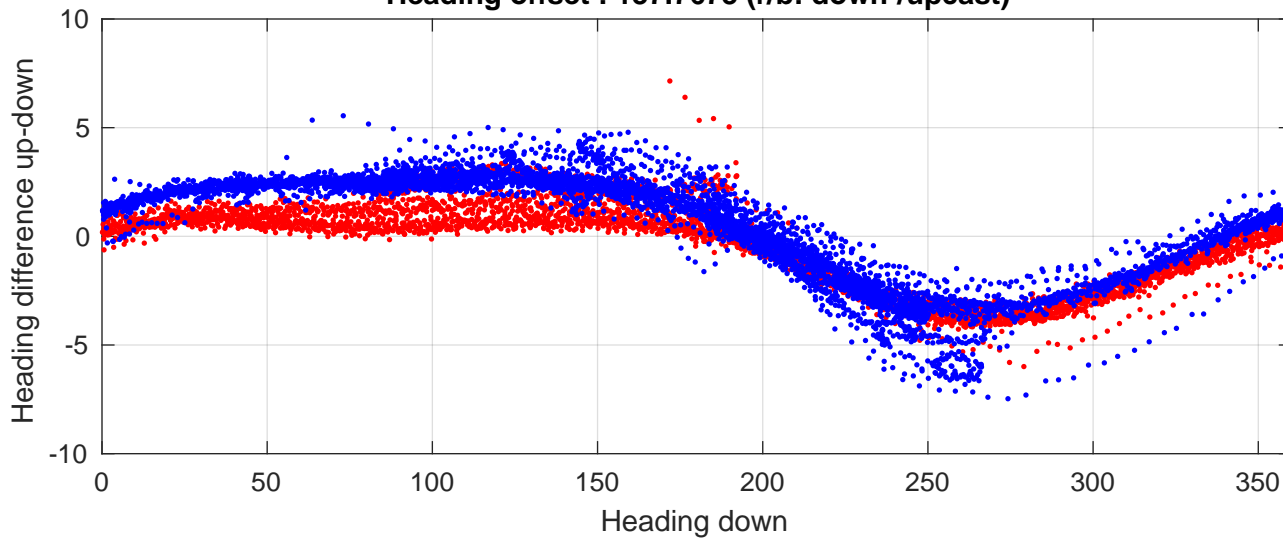

P2E station #14302 (V8) Figure 6

Heading offset : 137.7673 (r/b: down-/upcast)

Pitch offset : -0.30529

Roll offset : -0.47852