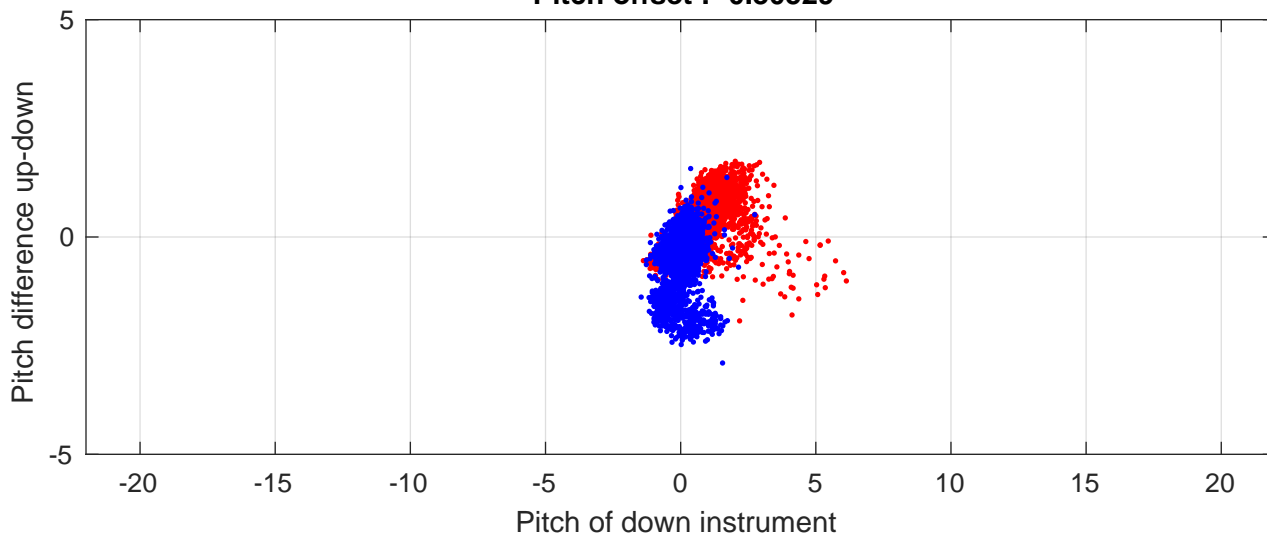

P2E station #14302 (V8) Figure 6

Heading offset : 137.7673 (r/b: down-/upcast)

Pitch offset : -0.30529

Roll offset : -0.47852